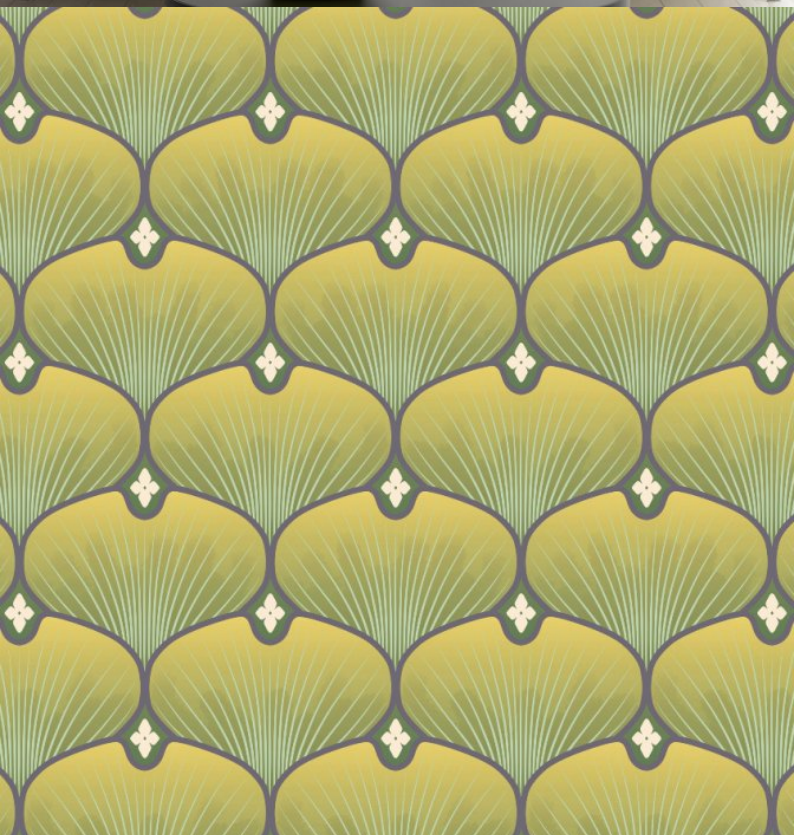

Motifs is a series of collections inspired by different cultural themes. Our Asia Collection demonstrates a vibrant range of four captivating designs, created at our Kent studio; Nami, Nami Carp, Ginkgo and Fan. These stunning designs combine a rich Far Eastern cultural ambience with patterns and textures from Nature, and a sense of natural movement – all of which deliver an energising and revitalising quality to both commercial and residential spaces. Our Asia Collection is printed and embossed on a non-woven fabric backing and is Euroclass B fire rated.

Product Details

Design:	Asian - Ginkgo
SKU:	11318
Colour Description:	Green
Width:	130cm
Length:	1m
Sold By:	Per linear metre
Construction Type:	Fabric backed Vinyl
Backer:	Non-woven Polyester
Weight:	350gsm
Fire rating:	Euroclass B-s2,d0

AVAILABLE COLOURWAYS IN THIS DESIGN

To view the full range of colourways available in this design, please search 'Asian - Ginkgo' using the search function tool on the Muraspec website.

OVERLAP & TRIM

BY STRAIGHT HANGING