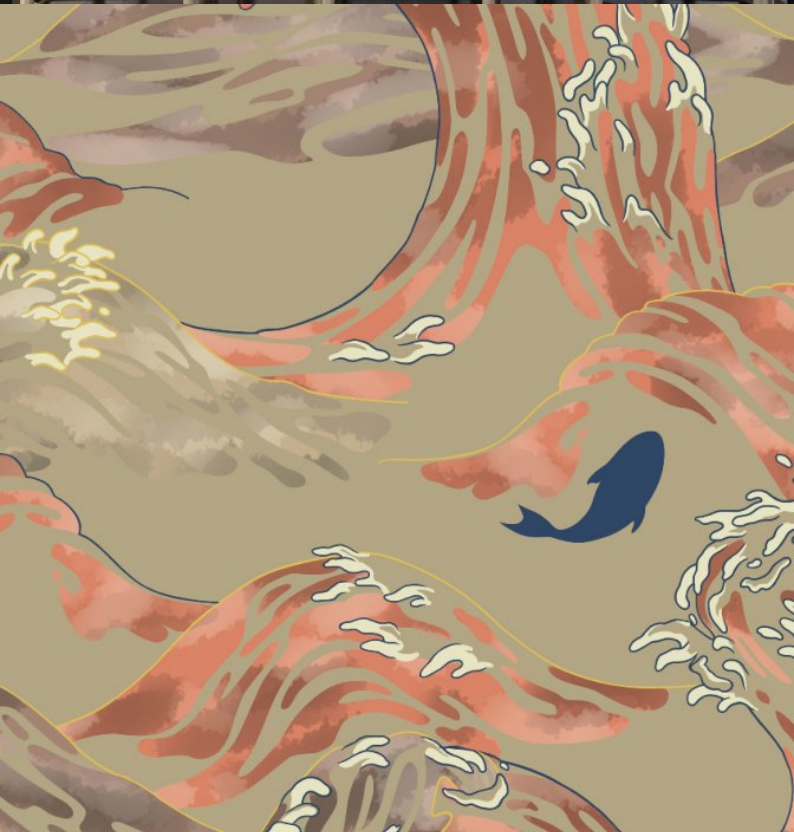

Motifs is a series of collections inspired by different cultural themes. Our Asia Collection demonstrates a vibrant range of four captivating designs, created at our Kent studio; Nami, Nami Carp, Ginkgo and Fan. These stunning designs combine a rich Far Eastern cultural ambience with patterns and textures from Nature, and a sense of natural movement – all of which deliver an energising and revitalising quality to both commercial and residential spaces. Our Asia Collection is printed and embossed on a non-woven fabric backing and is Euroclass B fire rated.

Product Details

Design:	Asian - Nami Carp
SKU:	11313
Colour Description:	Beige
Width:	130cm
Length:	1m
Sold By:	Per linear metre
Construction Type:	Fabric backed Vinyl
Backer:	Non-woven Polyester
Weight:	350gsm
Fire rating:	Euroclass B-s2,d0