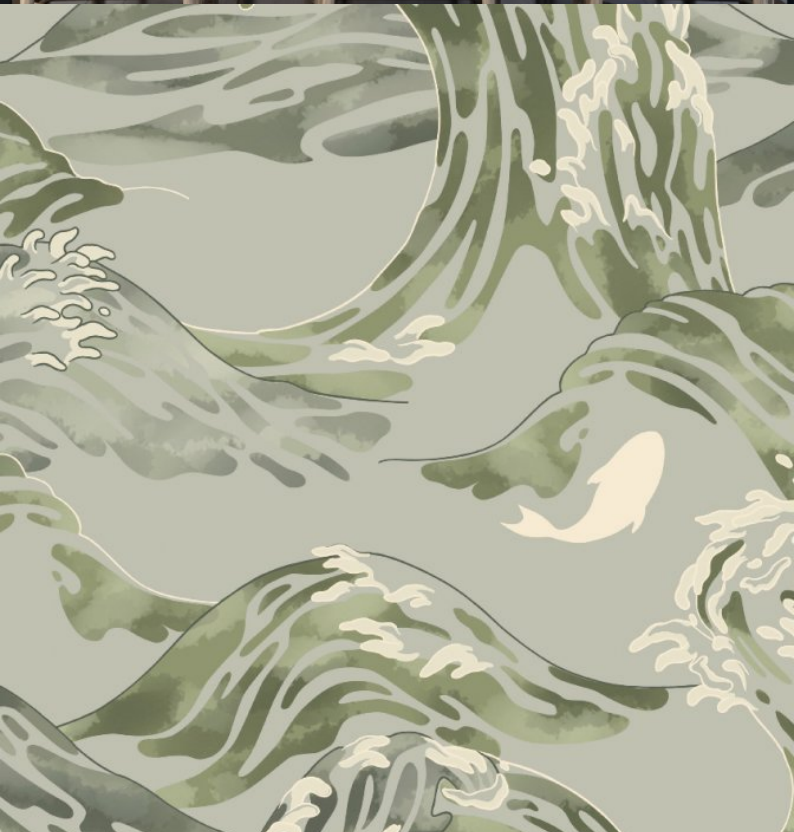

Motifs is a series of collections inspired by different cultural themes. Our Asia Collection demonstrates a vibrant range of four captivating designs, created at our Kent studio; Nami, Nami Carp, Ginkgo and Fan. These stunning designs combine a rich Far Eastern cultural ambience with patterns and textures from Nature, and a sense of natural movement – all of which deliver an energising and revitalising quality to both commercial and residential spaces. Our Asia Collection is printed and embossed on a non-woven fabric backing and is Euroclass B fire rated.

Product Details

Design:	Asian - Nami Carp
SKU:	11312
Colour Description:	Grey
Width:	130cm
Length:	1m
Sold By:	Per linear metre
Construction Type:	Fabric backed Vinyl
Backer:	Non-woven Polyester
Weight:	350gsm
Fire rating:	Euroclass B-s2,d0