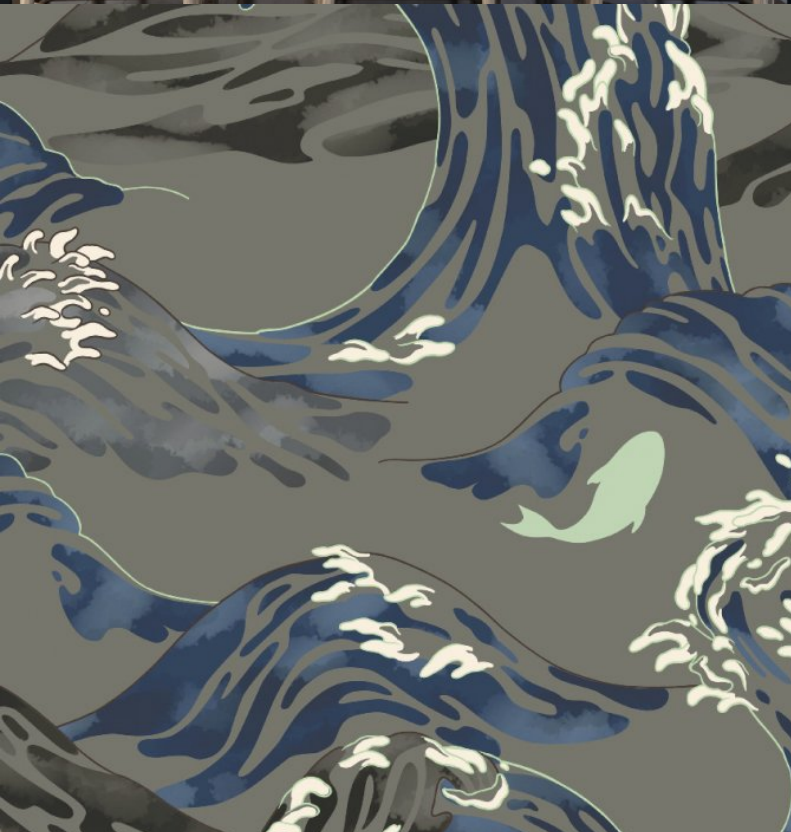

Motifs is a series of collections inspired by different cultural themes. Our Asia Collection demonstrates a vibrant range of four captivating designs, created at our Kent studio; Nami, Nami Carp, Ginkgo and Fan. These stunning designs combine a rich Far Eastern cultural ambience with patterns and textures from Nature, and a sense of natural movement – all of which deliver an energising and revitalising quality to both commercial and residential spaces. Our Asia Collection is printed and embossed on a non-woven fabric backing and is Euroclass B fire rated.