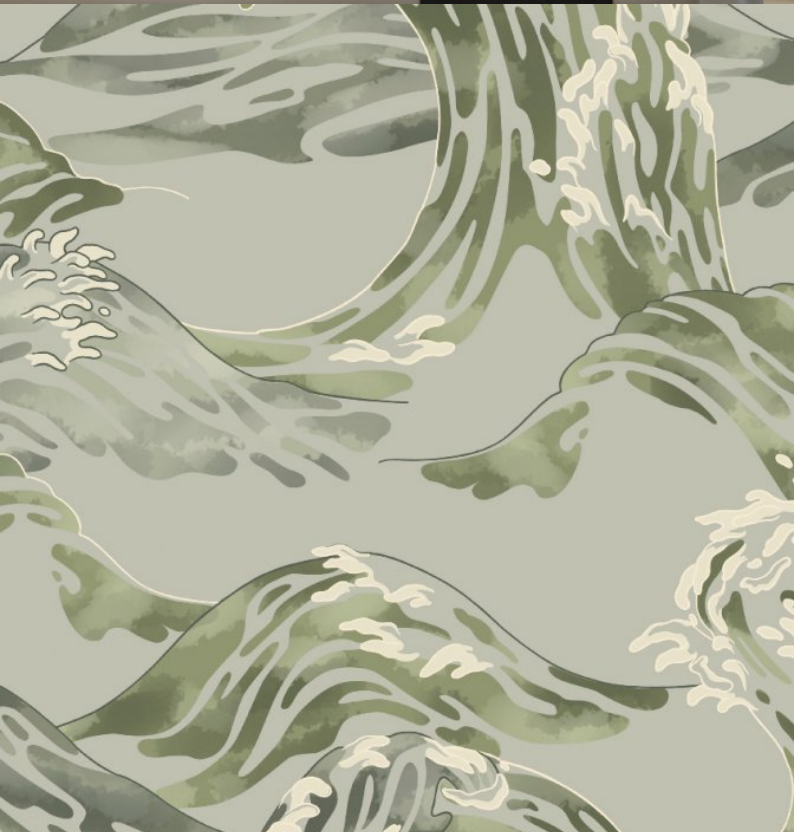

Motifs is a series of collections inspired by different cultural themes. Our Asia Collection demonstrates a vibrant range of four captivating designs, created at our Kent studio; Nami, Nami Carp, Gingko and Fan. These stunning designs combine a rich Far Eastern cultural ambience with patterns and textures from Nature, and a sense of natural movement – all of which deliver an energising and revitalising quality to both commercial and residential spaces. Our Asia Collection is printed and embossed on a non-woven fabric backing and is Euroclass B fire rated.

Product Details

Design:	Asian - Nami
SKU:	11316
Colour Description:	Grey
Width:	130cm
Length:	1m
Sold By:	Per linear metre
Construction Type:	Fabric backed Vinyl
Backer:	Non-woven Polyester
Weight:	350gsm
Fire rating:	Euroclass B-s2,d0