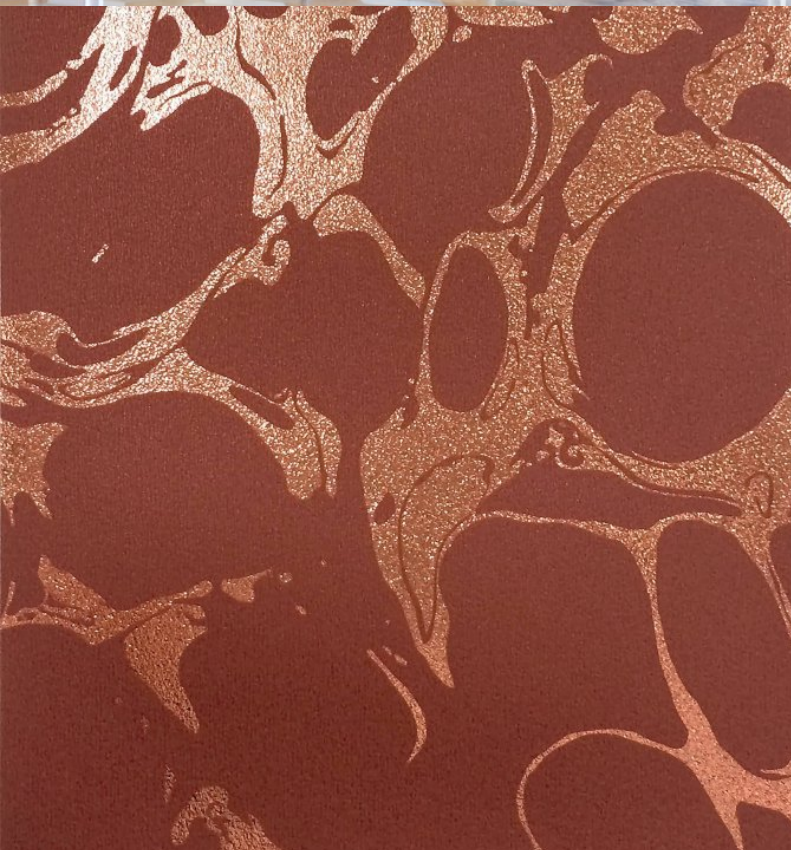

Inspired by an 'oil and water' design technique, Lava combines an oversized foil print with subtle embossed textures for a magnificently bold and contemporary design. This showstopper is characterised by a lusturous palette, including such colours as mink on silver, white on gold and an inky blue on pewter, and demonstrates just how spectacular yet intricate wallcoverings can be.

## Product Details

<b>Design:</b>	Lava
<b>SKU:</b>	11064
<b>Colour Description:</b>	Copper
<b>Width:</b>	130 cm
<b>Length:</b>	30 m
<b>Sold By:</b>	per linear metre
<b>Construction Type:</b>	PET Foil
<b>Backer:</b>	Non woven Polyester
<b>Weight:</b>	350 gsm
<b>Fire rating:</b>	Euro Class B

### AVAILABLE COLOURWAYS IN THIS DESIGN

To view the full range of colourways available in this design, please search 'Lava' using the search function tool on the Muraspec website.

OVERLAP & TRIM

BY STRAIGHT HANGING