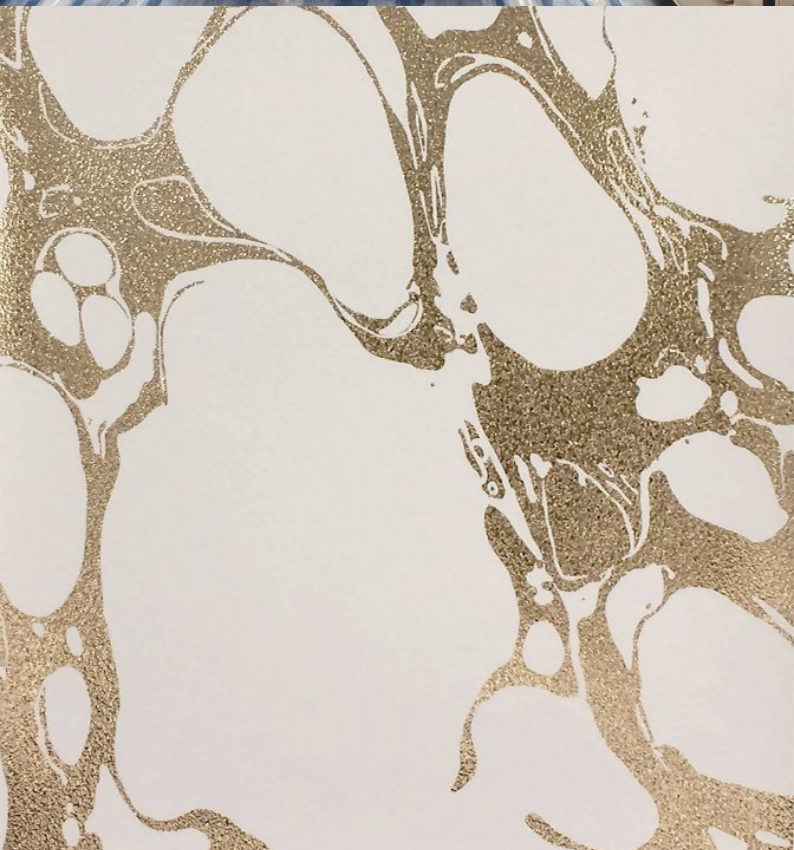

Inspired by an 'oil and water' design technique, Lava combines an oversized foil print with subtle embossed textures for a magnificently bold and contemporary design. This showstopper is characterised by a lustrous palette, including such colours as mink on silver, white on gold and an inky blue on pewter, and demonstrates just how spectacular yet intricate wallcoverings can be.

## Product Details

<b>Design:</b>	Lava
<b>SKU:</b>	11062
<b>Colour Description:</b>	White Gold
<b>Width:</b>	130 cm
<b>Length:</b>	30 m
<b>Sold By:</b>	per linear metre
<b>Construction Type:</b>	PET Foil
<b>Backer:</b>	Non woven Polyester
<b>Weight:</b>	350 gsm
<b>Fire rating:</b>	Euro Class B