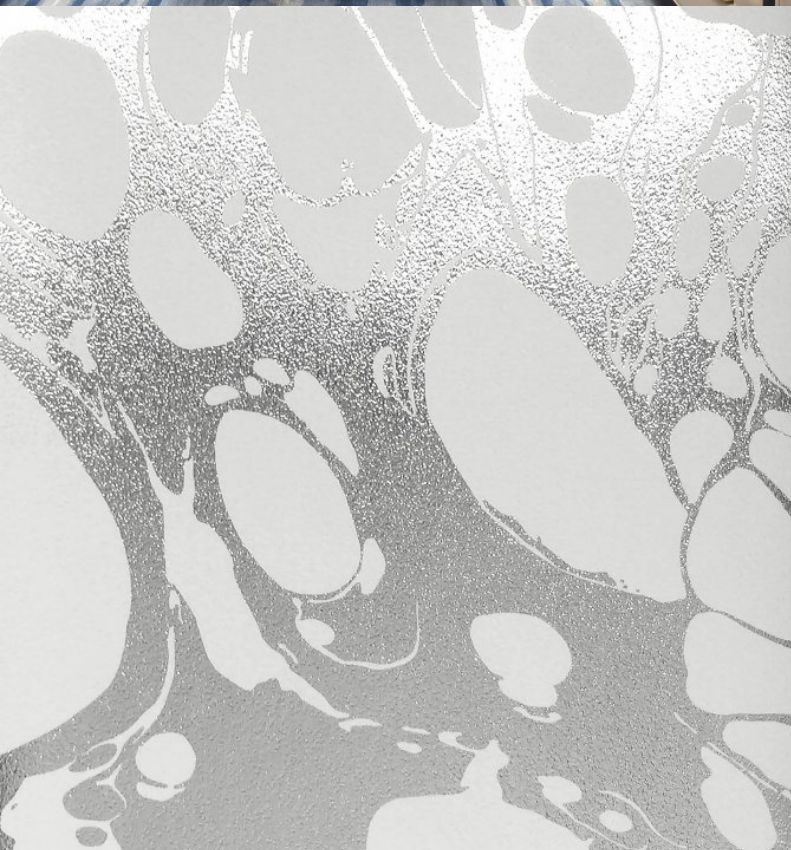

Inspired by an 'oil and water' design technique, Lava combines an oversized foil print with subtle embossed textures for a magnificently bold and contemporary design. This showstopper is characterised by a lusturous palette, including such colours as mink on silver, white on gold and an inky blue on pewter, and demonstrates just how spectacular yet intricate wallcoverings can be.

Product Details

Design:	Lava
SKU:	11061
Colour Description:	White Silver
Width:	130 cm
Length:	30 m
Sold By:	per linear metre
Construction Type:	PET Foil
Backer:	Non woven Polyester
Weight:	350 gsm
Fire rating:	Euro Class B

AVAILABLE COLOURWAYS IN THIS DESIGN

To view the full range of colourways available in this design, please search 'Lava' using the search function tool on the Muraspec website.

OVERLAP & TRIM

BY STRAIGHT HANGING