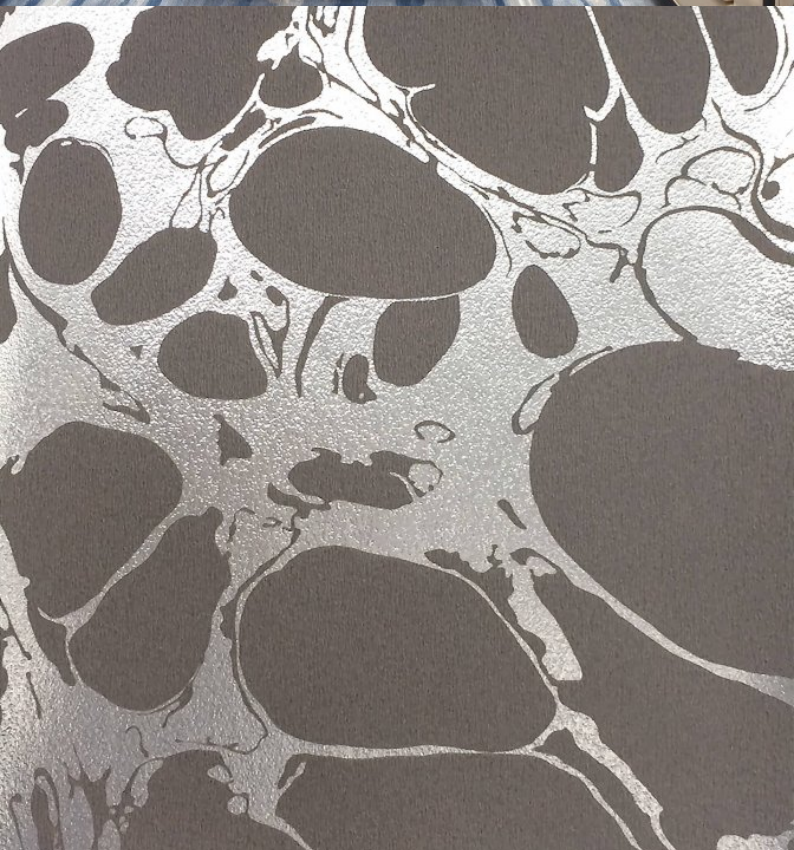

Inspired by an 'oil and water' design technique, Lava combines an oversized foil print with subtle embossed textures for a magnificently bold and contemporary design. This showstopper is characterised by a lusturous palette, including such colours as mink on silver, white on gold and an inky blue on pewter, and demonstrates just how spectacular yet intricate wallcoverings can be.

## Product Details

<b>Design:</b>	Lava
<b>SKU:</b>	11060
<b>Colour Description:</b>	Taupe
<b>Width:</b>	130 cm
<b>Length:</b>	30 m
<b>Sold By:</b>	per linear metre
<b>Construction Type:</b>	PET Foil
<b>Backer:</b>	Non woven Polyester
<b>Weight:</b>	350 gsm
<b>Fire rating:</b>	Euro Class B

### AVAILABLE COLOURWAYS IN THIS DESIGN

To view the full range of colourways available in this design, please search 'Lava' using the search function tool on the Muraspec website.

OVERLAP & TRIM

BY STRAIGHT HANGING