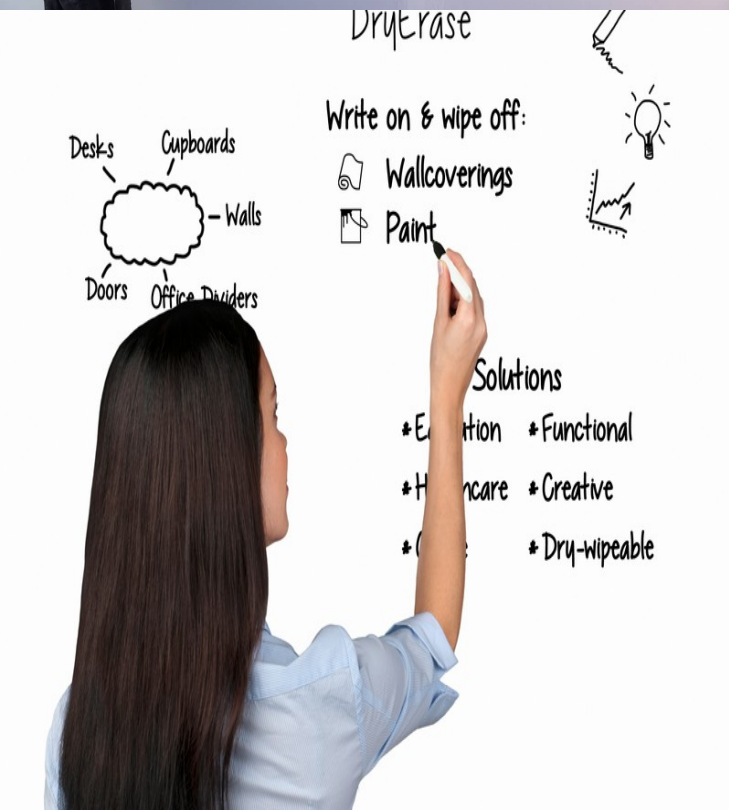

**TECHNICAL DATA SHEET**

Transforms walls, doors, desks or any smooth surface in to a useable space on which you can write on and wipe off! Each kit includes enough MemErase Paint to cover 6 sq.metres. Contains: DryErase Surface White Paint Part 1 & 2, End User Guide, Eraser Cloth, Pair of latex gloves, Roller Frame 4", Roller Sleeve 6" HD Foam, Sanding Block, Striring Stick, DryErase Surface sticker, Application Instructions. Primer sold seperately.

**Product Details**

Design:	DryErase Surface Paint Kits
SKU:	MEMDRYWHITEKIT
Colour Description:	White
Length:	0 m

CE COMPLIANT

**Hanging Information**

**AVAILABLE COLOURWAYS IN THIS DESIGN**

To view the full range of colourways available in this design, please search 'DryErase Surface Paint Kits' using the search function tool on the Muraspec website.