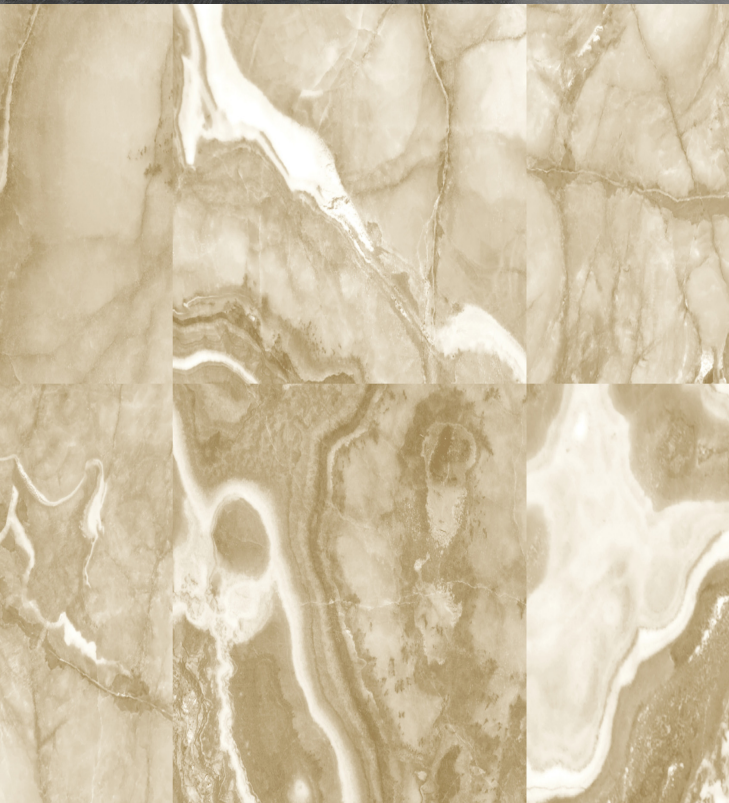

TECHNICAL DATA SHEET

For further information regarding Digital products, please contact Customer Services on 03705 117 118. These are bespoke Digital designs, but more colour options are available.

Product Details

Design:	Mineral
SKU:	LTD01052
Colour Description:	Taupe
Width:	130 cm
Length:	0 m
Sold By:	Per linear metre
Construction Type:	Digital Backer
Backer:	Non woven polyester
Weight:	Dependent on Design gsm
Fire rating:	Euro Class B

CLEANABILITY

Washable

CE COMPLIANT

CONTAINS BIOCIDES

LIGHTFASTNESS

Very good. (6 out of 8 to BSEN20105)

VOC RATED

A+

Hanging Information

Pattern Repeat:	0cm
Pattern Offset:	0cm
Pattern Overlap:	5cm
Recommended Adhesive:	Murabond Heavy. On dry lining use Murabond Easy Strip. On sealed surfaces use Murabond Sealed Surface Adhesive. For other surfaces contact Customer Services on 03705 117 118.

AVAILABLE COLOURWAYS IN THIS DESIGN

To view the full range of colourways available in this design, please search 'Mineral' using the search function tool on the Muraspec website.

Paste to wall

By Straight Hanging

Overlap & Trim