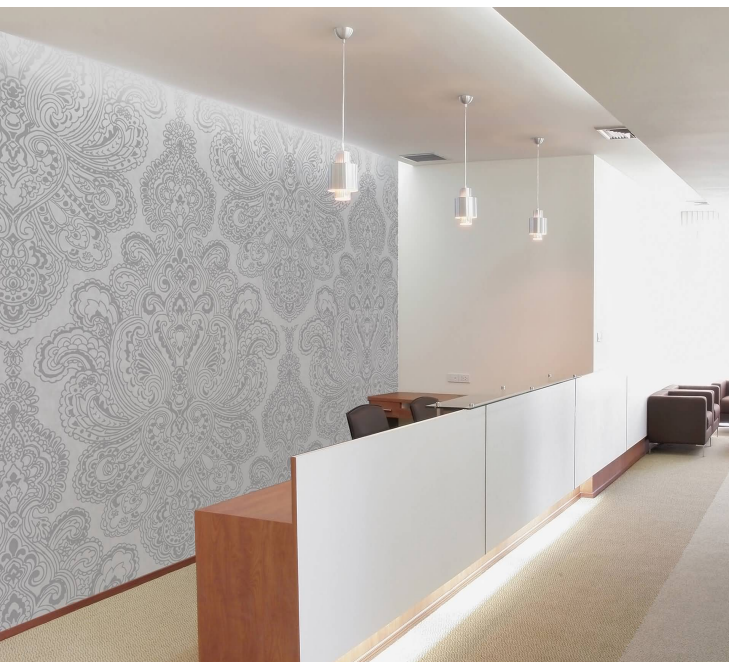

TECHNICAL DATA SHEET

For further information regarding Digital products, please contact Customer Services on 03705 117 118. These are bespoke Digital designs, but more colour options are available.

Product Details

Design:	Decorative
SKU:	LTD00660
Colour Description:	Grey
Width:	130 cm
Length:	0 m
Sold By:	Per linear metre
Construction Type:	Digital Backer
Backer:	Non woven polyester
Weight:	Dependent on Design gsm
Fire rating:	Euro Class B

CLEANABILITY

Washable

CE COMPLIANT

CONTAINS BIOCIDES

LIGHTFASTNESS

Very good. (6 out of 8 to BSEN20105)

VOC RATED

A+

Hanging Information

Pattern Repeat:	0cm
Pattern Offset:	0cm
Pattern Overlap:	5cm
Recommended Adhesive:	Murabond Heavy. On dry lining use Murabond Easy Strip. On sealed surfaces use Murabond Sealed Surface Adhesive. For other surfaces contact Customer Services on 03705 117 118.

AVAILABLE COLOURWAYS IN THIS DESIGN

To view the full range of colourways available in this design, please search 'Decorative' using the search function tool on the Muraspec website.

Paste to wall

By Straight Hanging

Overlap & Trim

If you require further information about any Muraspec product or service please search our website www.muraspec.com, contact us at customerservices@muraspec.com or call +44 (0)3705 117 118