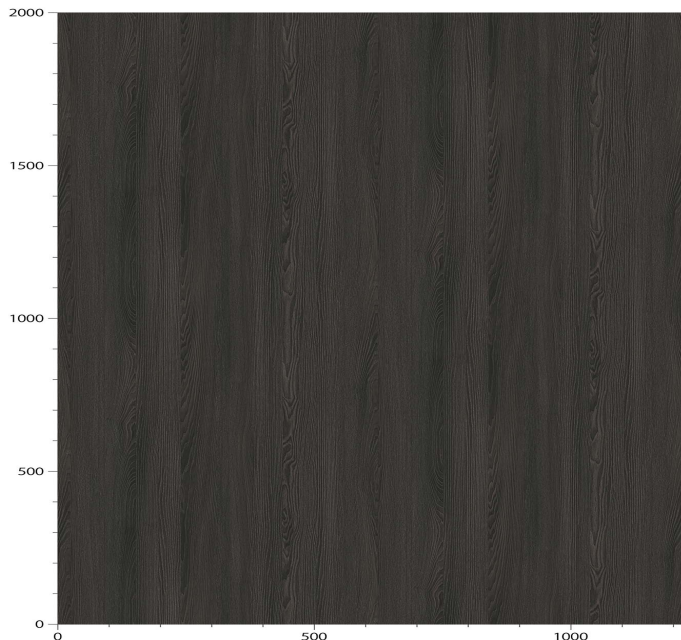

TECHNICAL DATA SHEET

Strataflex - Standard Wood | Ash

- **Vertical Repeat:** 1100mm
- **Horizontal Repeat:** 600mm
- **Grain Pattern:** Straight / Cross Grain

- All Strataflex products contain antimicrobial properties. - This product is a Self-Adhesive Decorative Film. - To view our IMO Certificate, please contact marine@murasespec.com

Product Details

Design:	Standard Wood
Colour Description:	Ash
Width:	122cm
Length:	50m
Sold By:	By Linear Metre
Construction Type:	Self-Adhesive Decorative Film

CLEANABILITY

Washable

CE COMPLIANT

IMO RATED

BV2690

LIGHTFASTNESS

Very good. (6 out of 8 to BSEN20105)

VOC RATED

A+

Hanging Information

Pattern Repeat:	Half Drop
Recommended Adhesive:	This product is a Self-Adhesive Decorative Film.

AVAILABLE COLOURWAYS IN THIS DESIGN

To view the full range of colourways available in this design, please search 'Standard Wood' using the search function tool on the Muraspec website.