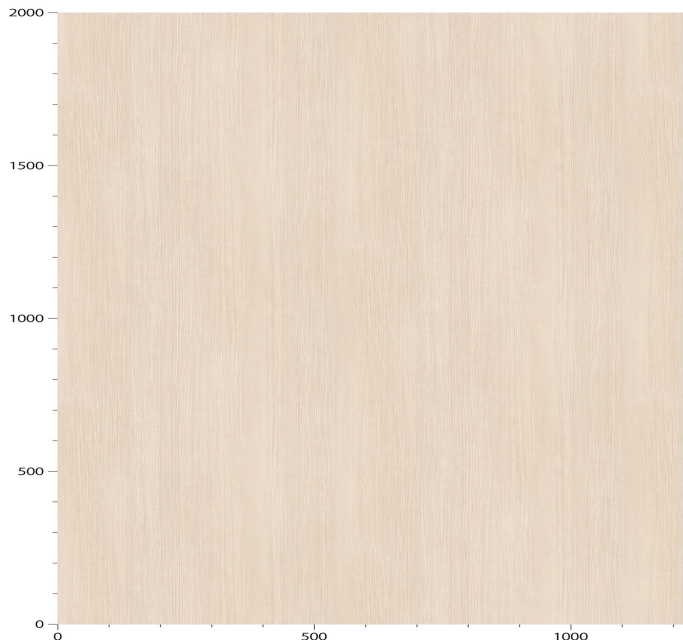

TECHNICAL DATA SHEET

Strataflex - Standard Wood | Ash

- **Vertical Repeat:** 1000mm
- **Horizontal Repeat:** 565mm
- **Grain Pattern:** Straight Grain

- All Strataflex products contain antimicrobial properties. - This product is a Self-Adhesive Decorative Film. - To view our IMO Certificate, please contact marine@murasespec.com

Product Details	
Design:	Standard Wood
Colour Description:	Ash
Width:	122cm
Length:	50m
Sold By:	By Linear Metre
Construction Type:	Self-Adhesive Decorative Film

CLEANABILITY

Washable

CE COMPLIANT

IMO RATED