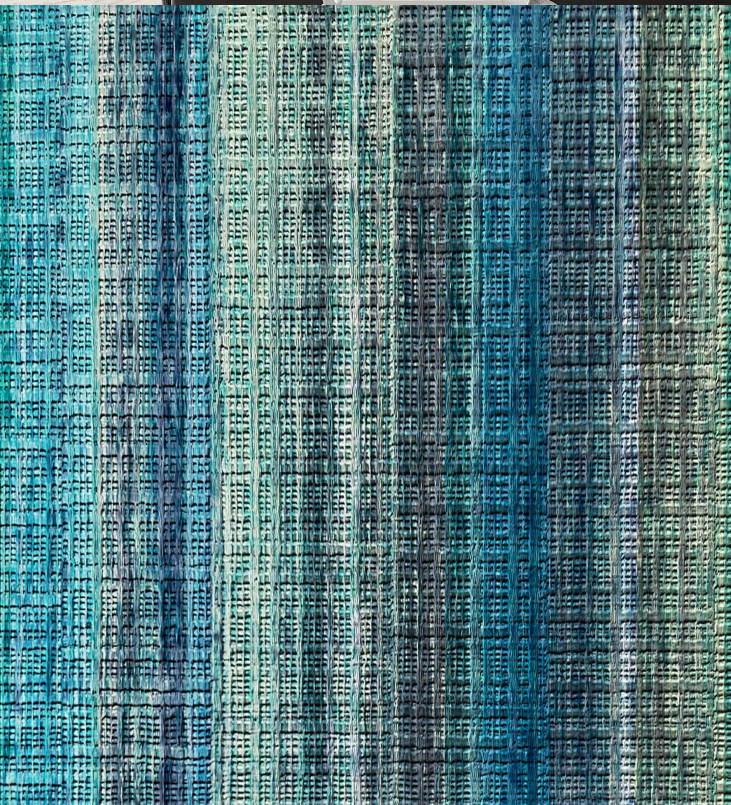

TECHNICAL DATA SHEET

By seamlessly blending exquisite form with cascading shafts of light columns, the 'Platinum Lumin' wallcovering emanates a vibrant and dynamic aura. The abstracted striped patterns effortlessly establish a contemporary and sophisticated geometric ambiance, resulting in a harmonious fusion of style and allure. Enhanced further by a tactile textured foil ground, this design provides a visual delight that captivates the senses with its vivid and luminous colour palette.

Product Details

Design:	Lumin
Colour Description:	Teal
Width:	130cm
Length:	Print to Order
Sold By:	Per Linear Metre
Construction Type:	PET Foil FBV
Backer:	Non woven Polyester
Weight:	350gsm
Fire rating:	Euro Class B-s2, d0

LIGHTFASTNESS

Very good. (6 out of 8 to BSEN20105)

VOC RATED

A+

Hanging Information

Pattern Repeat:	1800mm
Pattern Offset:	0mm
Pattern Overlap:	50mm
Recommended Adhesive:	Murabond Heavy. On dry lining use Murabond Easy Strip. On sealed surfaces use Murabond Sealed Surface Adhesive. For other surfaces contact Customer Services on 03705 117 118.

AVAILABLE COLOURWAYS IN THIS DESIGN

To view the full range of colourways available in this design, please search 'Lumin' using the search function tool on the Muraspec website.

Paste to wall

By Straight Hanging