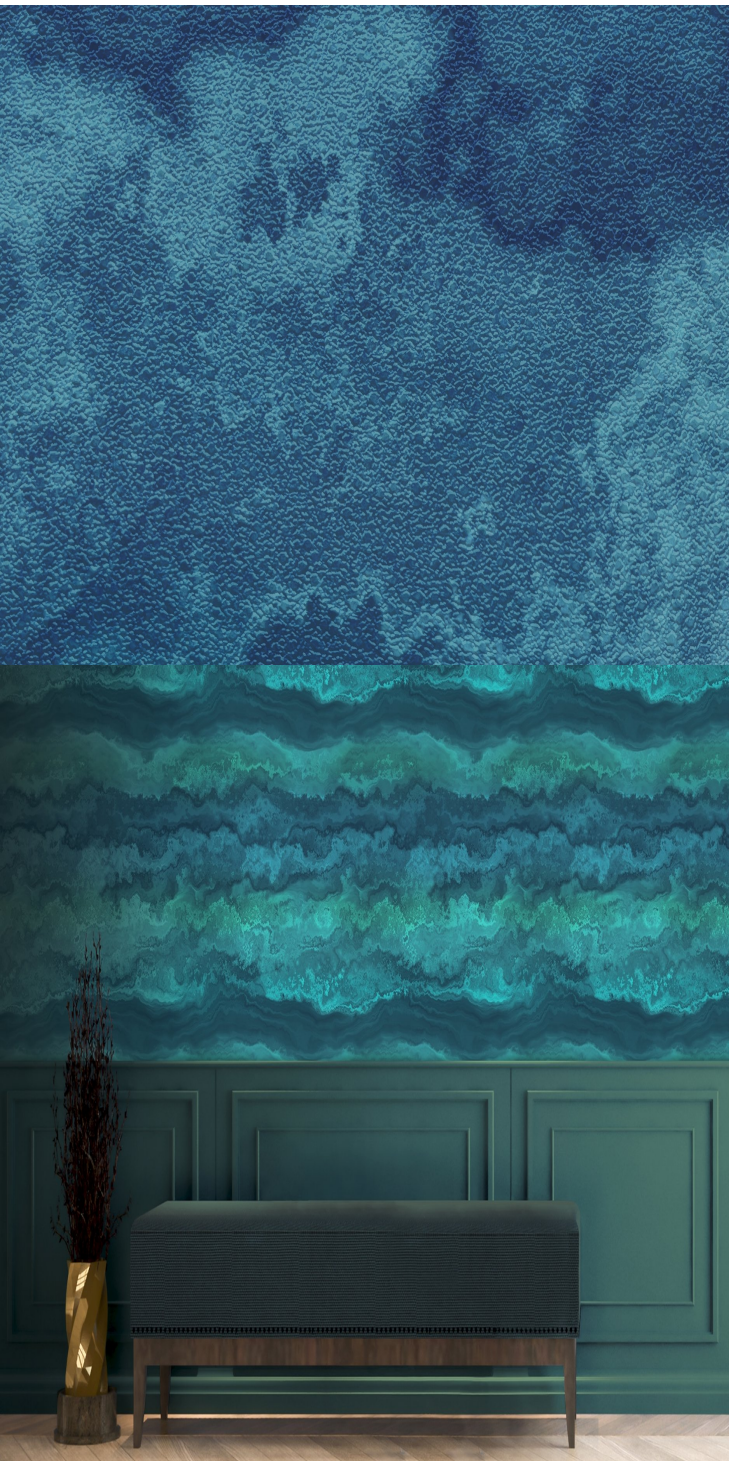

TECHNICAL DATA SHEET

Named after one of the most amazing and beautiful sights of the natural world, Borealis creates a spectacular, colourful display of light and energy. The interaction between the glistening and sparkling texture, combined with the free-flowing design, make this a truly inspiring wallcovering.

Product Details

Design:	BOREALIS
Colour Description:	Bright Blue
Width:	130cm
Length:	Print to Order
Sold By:	Per Linear Metre
Construction Type:	PET Foil FBV
Backer:	Non woven Polyester
Weight:	350gsm
Fire rating:	Euro Class B-s2, d0

Very good. (6 out of 8 to BSEN20105)

VOC RATED

A+

Hanging Information

Pattern Repeat:	774mm
Pattern Offset:	0mm
Pattern Overlap:	50mm
Recommended Adhesive:	Murabond Heavy. On dry lining use Murabond Easy Strip. On sealed surfaces use Murabond Sealed Surface Adhesive. For other surfaces contact Customer Services on 03705 117 118.