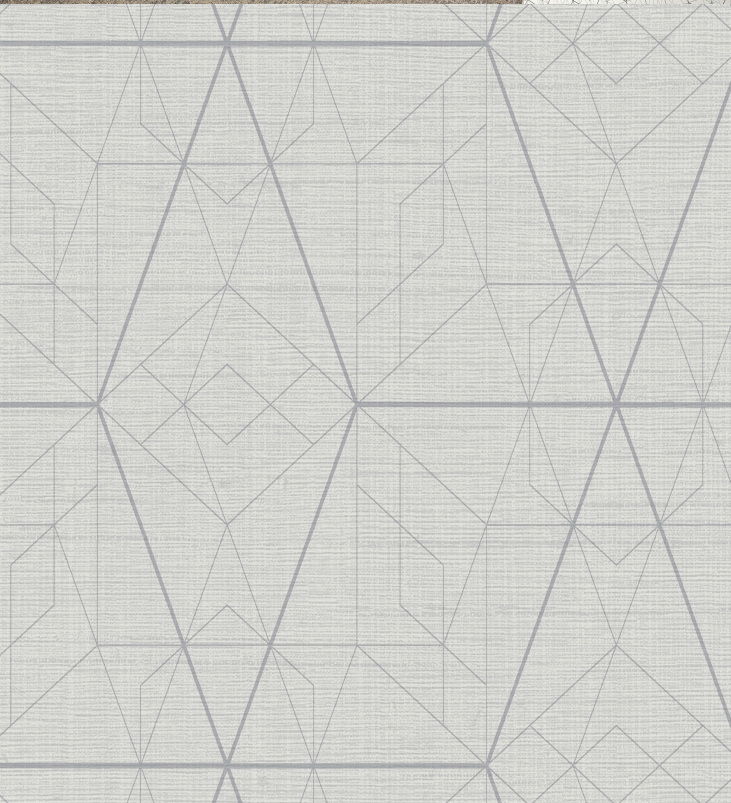

TECHNICAL DATA SHEET

Symmetry is a striking geometric wallcovering pattern. Thin but precise lines link and combine to form a sleek geometry themed design. Paired with the beautiful raw silk inspired texture, the interaction between the two structures works in harmony.

Product Details

Design:	Symmetry
SKU:	13252
Colour Description:	Grey
Width:	130cm
Length:	Made to order
Sold By:	Per linear metre
Construction Type:	Fabric backed Vinyl
Backer:	Type II Non-Woven
Weight:	455gsm
Fire rating:	Euro Class B-s2, d0

LIGHTFASTNESS

Very good. (6 out of 8 to BSEN20105)

VOC RATED

Hanging Information

Pattern Repeat:	13.34cm
Pattern Offset:	0cm
Pattern Overlap:	5cm
Recommended Adhesive:	Hard spatula and joint cutter

AVAILABLE COLOURWAYS IN THIS DESIGN

To view the full range of colourways available in this design, please search 'Symmetry' using the search function tool on the Muraspec website.

Paste to wall

By Straight Hanging

Straight Match

Overlap & Trim