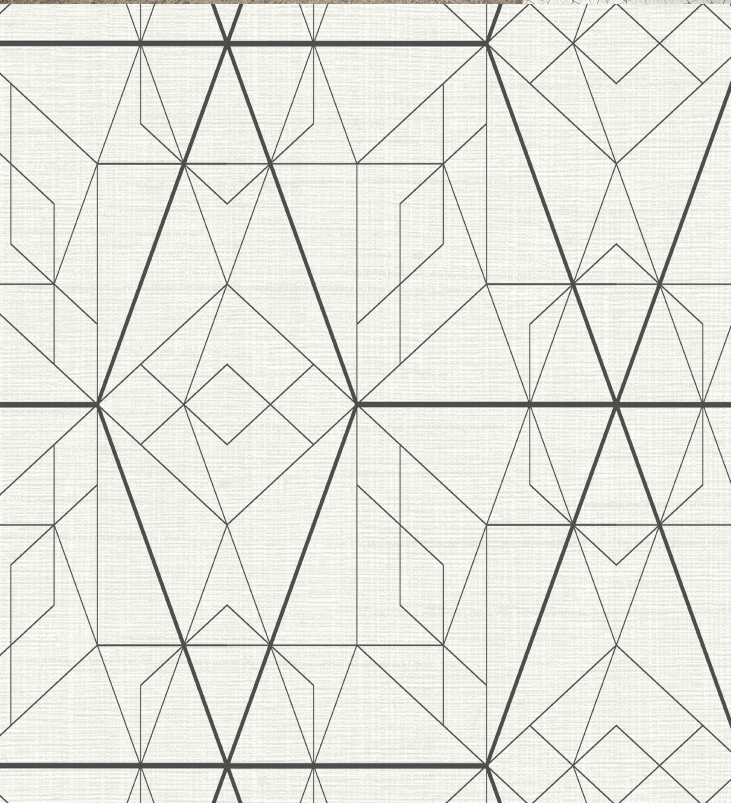

TECHNICAL DATA SHEET

Symmetry is a striking geometric wallcovering pattern. Thin but precise lines link and combine to form a sleek geometry themed design. Paired with the beautiful raw silk inspired texture, the interaction between the two structures works in harmony.

Product Details

Design:	Symmetry
SKU:	13251
Colour Description:	Black
Width:	130cm
Length:	Made to order
Sold By:	Per linear metre
Construction Type:	Fabric backed Vinyl
Backer:	Type I non-woven
Weight:	455gsm
Fire rating:	Euro Class B-s2, d0

LIGHTFASTNESS

Very good. (6 out of 8 to BSEN20105)

VOC RATED

A+

Hanging Information

Pattern Repeat:	13.34cm
Pattern Offset:	0cm
Pattern Overlap:	5cm
Recommended Adhesive:	Hard spatula and joint cutter

AVAILABLE COLOURWAYS IN THIS DESIGN

To view the full range of colourways available in this design, please search 'Symmetry' using the search function tool on the Muraspec website.

Paste to wall

By Straight Hanging

Straight Match

Overlap & Trim