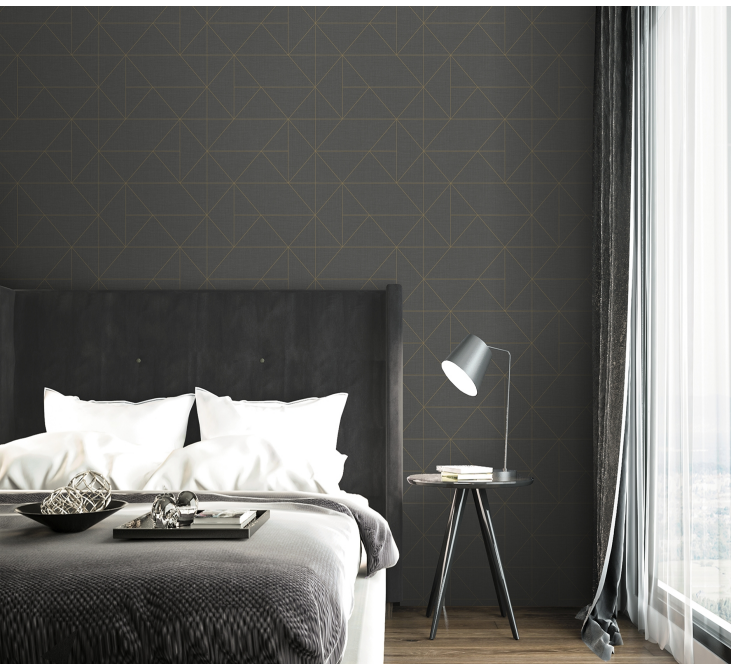

**TECHNICAL DATA SHEET**

The new Segment wide width wallcovering is fantastic for adding a modern twist to any interior space. This Wallcovering features a geometric line pattern on a subtle textile print ground, all finished with a tailored textured emboss. With the element of linear print running throughout the design and in combination with the variety of colours on offer, this is bound to be a popular choice for many. \*This is an anti-bacterial product\*

**Product Details**

Design:	Segment
SKU:	12872
Colour Description:	Beige
Width:	130cm
Length:	30m
Sold By:	Per linear metre
Construction Type:	Fabric backed Vinyl
Backer:	Non Woven Polyester
Weight:	455gsm
Fire rating:	Euro Class B-s2, d0