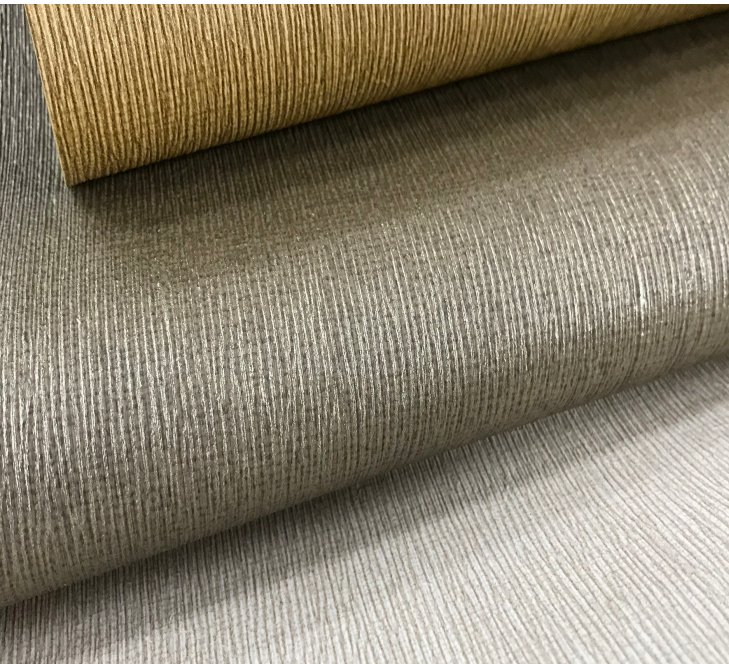

**TECHNICAL DATA SHEET**

The range of soft, elegant colours of the vertical Riviera design might fool you into thinking that it is not distinct; but this design exudes a sophisticated luxury because of its delicacy. With subtle metallic threads that catch the light in a similar effect to silk and printed wavy lines dancing in conjunction, this is a new timeless classic wallcovering. Riviera is a Type II Osnaburg vinyl available in a palette of 10 warm and cool neutrals.

**Product Details**

Design:	Riviera
SKU:	12572
Colour Description:	Grey
Width:	130cm
Length:	30m Roll
Sold By:	Per linear metre
Construction Type:	Fabric backed Vinyl
Backer:	20oz Type II Osnaburg
Weight:	455gsm Type II (20oz)
Fire rating:	Euro Class B-s2,d0 Other Fire Certifications available include Russian GOST, Australian AS 5637.1, Chinese 8624

LIGHTFASTNESS

Very Good (6 out of 8)

VOC RATED

**Hanging Information**

Pattern Repeat:	0cm
Pattern Offset:	0cm
Pattern Overlap:	5cm
Recommended Adhesive:	Tools: Hard Spatula and Joint Cutter. Adhesive: Murabond Heavy. On dry lining use Murabond Easy Strip. On sealed surfaces use Murabond Sealed Surface Adhesive