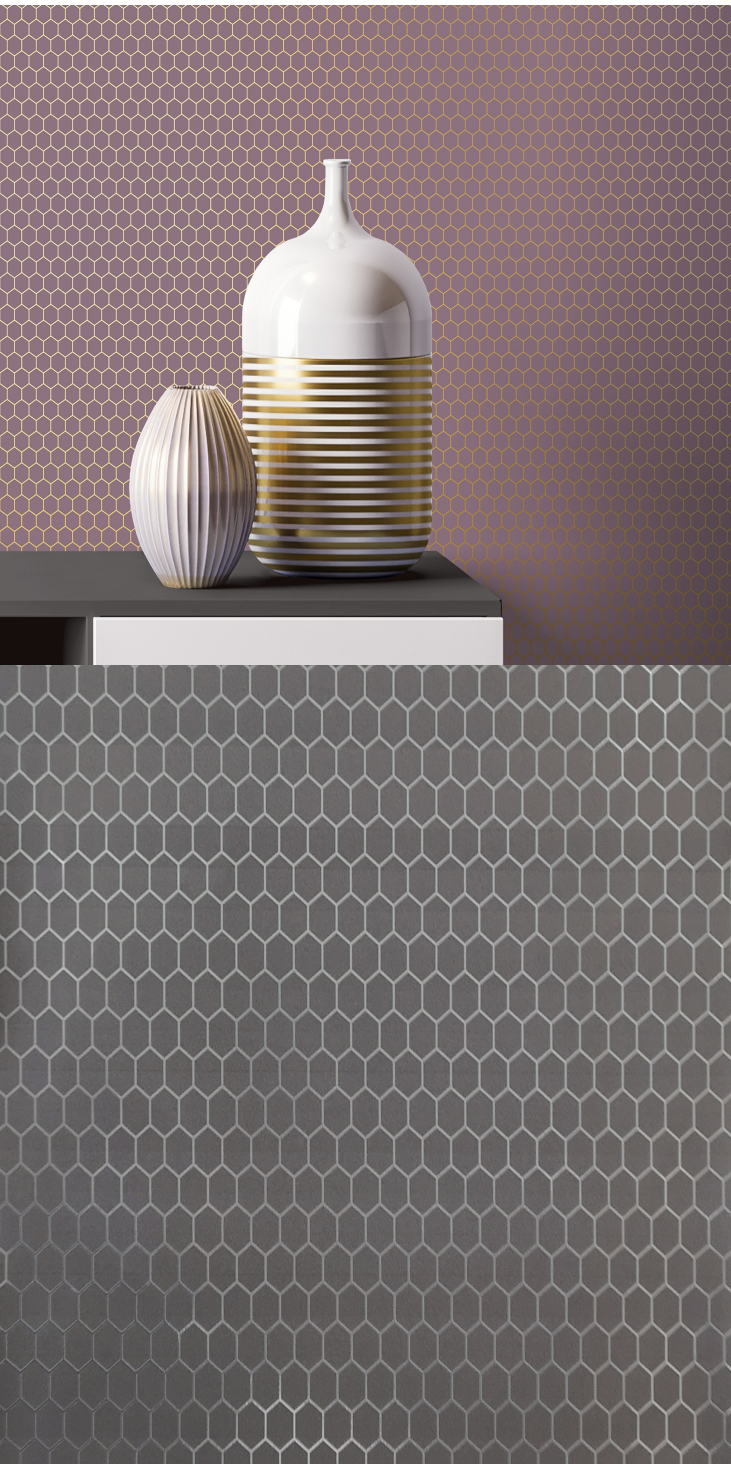

TECHNICAL DATA SHEET

Formed from a series of one simple geometric shape and combined with a luxurious foil background, 'Hexagon' creates a sensuous, decadent feel. Non-intrusive, yet elegant.

Product Details

Design:	Hexagon
SKU:	12138
Colour Description:	Grey
Width:	52cm
Length:	10m
Sold By:	Roll
Construction Type:	PET Foil FBV
Backer:	Non Woven Polyester
Weight:	350gsm
Fire rating:	Euro Class B-s1, d0

CLEANABILITY