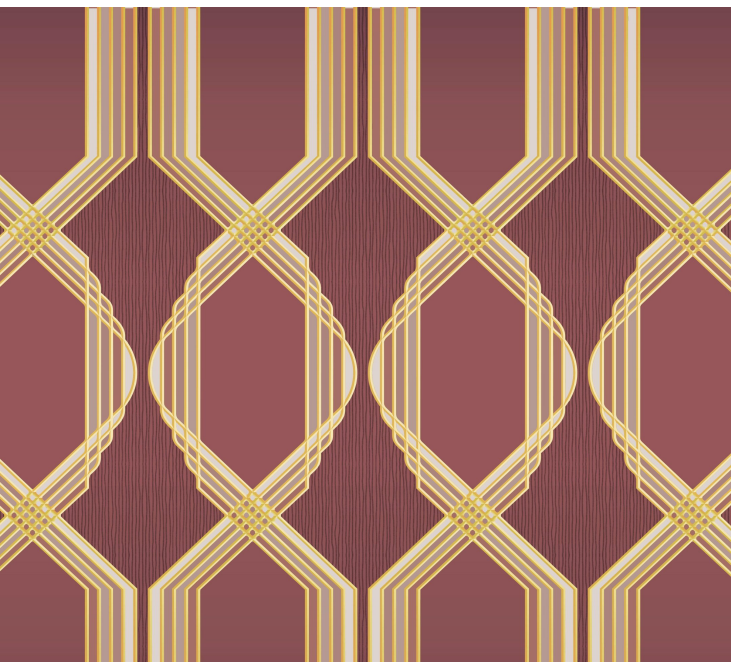

**TECHNICAL DATA SHEET**

Symmetrical, geometric and streamlined, "Victoire" is a simple yet strikingly attractive wallpaper. Tastefully coloured in nudes and blues, rich reds and greens, this is a wallpaper that turns heads.

**Product Details**

Design:	Victoire
Colour Description:	Red
Width:	52cm
Length:	10m
Sold By:	Roll
Construction Type:	Printed Non-Woven (Non-PVC)
Backer:	Non Woven Polyester
Weight:	200gsm
Fire rating:	Euroclass B-s1,d0

Pattern Repeat:	56.4cm
Pattern Offset:	0cm
Pattern Overlap:	0cm
Recommended Adhesive:	Hard Spatula and Joint Cutter. Adhesive: Murabond Heavy. On dry lining use Murabond Easy Strip. On sealed surfaces use Murabond Sealed Surface Adhesive

**AVAILABLE COLOURWAYS IN THIS DESIGN**

To view the full range of colourways available in this design, please search 'Victoire' using the search function tool on the Muraspec website.

Paste to wall

By Straight Hanging