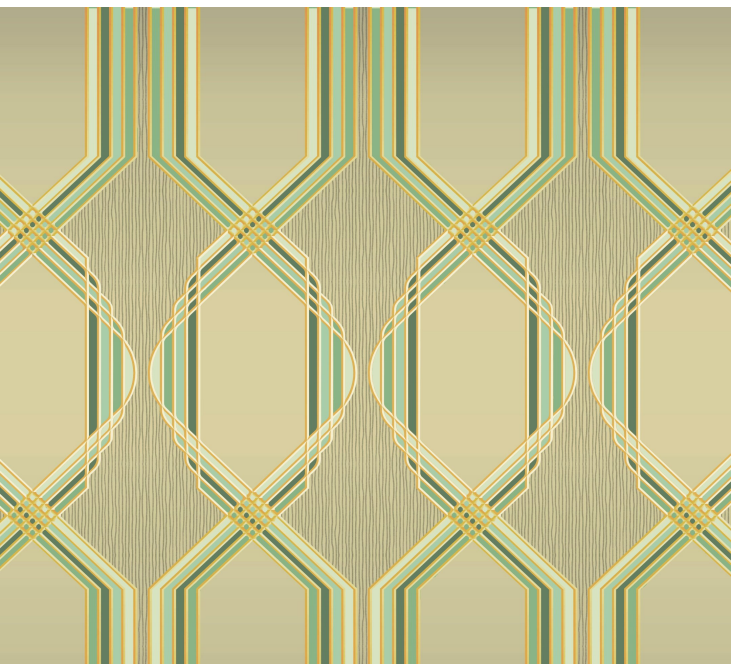

TECHNICAL DATA SHEET

Symmetrical, geometric and streamlined, "Victoire" is a simple yet strikingly attractive wallpaper. Tastefully coloured in nudes and blues, rich reds and greens, this is a wallpaper that turns heads.

Product Details

Design:	Victoire
Colour Description:	Beige
Width:	52cm
Length:	10m
Sold By:	Roll
Construction Type:	Printed Non-Woven (Non-PVC)
Backer:	Non Woven Polyester
Weight:	200gsm
Fire rating:	Euroclass B-s1,d0

Pattern Repeat:	56.4cm
Pattern Offset:	0cm
Pattern Overlap:	0cm
Recommended Adhesive:	Hard Spatula and Joint Cutter. Adhesive: Murabond Heavy. On dry lining use Murabond Easy Strip. On sealed surfaces use Murabond Sealed Surface Adhesive

AVAILABLE COLOURWAYS IN THIS DESIGN

To view the full range of colourways available in this design, please search 'Victoire' using the search function tool on the Muraspec website.

Paste to wall

By Straight Hanging