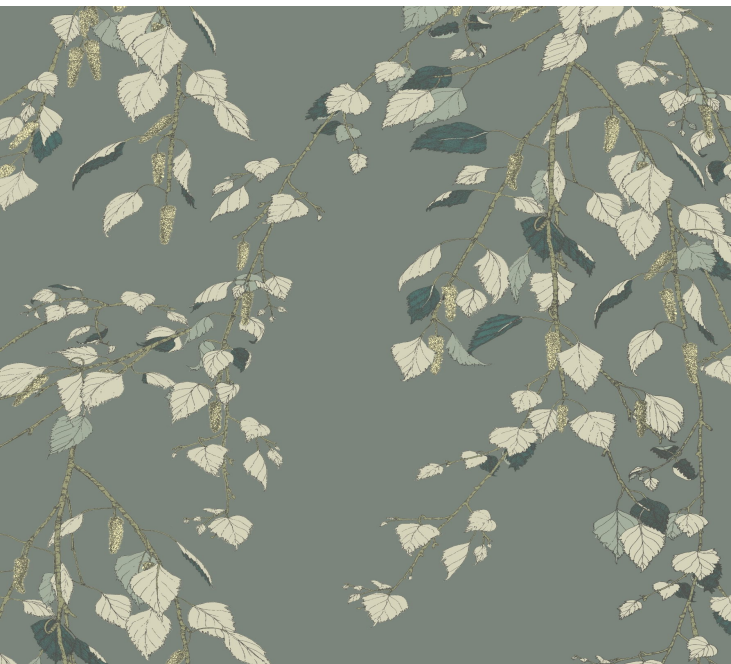

TECHNICAL DATA SHEET

KACHURA - Sitting under a silver birch, its gentle boughs swaying gracefully around you. This wallpaper was created to recreate this feeling exactly. Inspired by the mythical world of Shangri-La; this collection brings to life the lost world by way of floral metaphors that would have adorned the valleys and surrounding peaks of its snowy mountains.

Product Details

Design:	Kachura
Colour Description:	Green
Width:	70cm
Length:	10m
Sold By:	Roll
Construction Type:	Printed Non-Woven (Non-PVC)
Backer:	Non-Woven Polyester
Weight:	200gsm
Fire rating:	Euro Class B-s1, d0

Pattern Repeat:	53.3cm
Pattern Offset:	26.6cm
Pattern Overlap:	0cm
Recommended Adhesive:	Murabond Heavy

AVAILABLE COLOURWAYS IN THIS DESIGN

To view the full range of colourways available in this design, please search 'Kachura' using the search function tool on the Muraspec website.