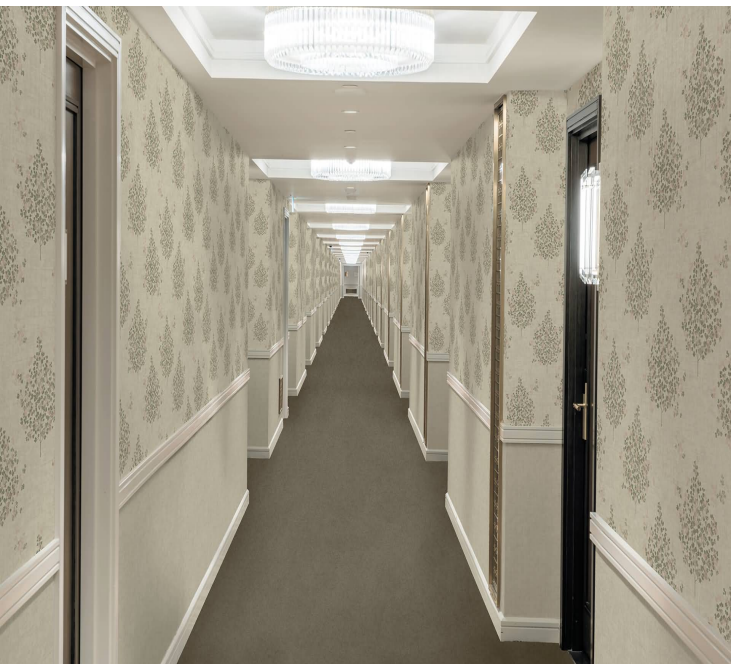

TECHNICAL DATA SHEET

Tempus wallcoverings are characterised by a contemporary yet timeless series of classic damasks, intricate geometrics, delicate blossoms and luxurious and silky stripes, in an array of colours and with a vast choice of co-ordinating textured plains. An extensive list of possibilities create the aspired look in any environment from an impactful feature wall to an all over luxurious feel, and from bold to pastel and serene colours. Co-ordinate this wallcovering with our elegant plain wallcoverings. *THIS IS A BIOMASTER PRODUCT.

Product Details

Design:	Blossom
SKU:	11106
Colour Description:	White
Width:	130 cm
Length:	30 m
Sold By:	per linear metre
Construction Type:	Fabric backed Vinyl
Backer:	Non woven Polyester
Weight:	410gsm Type I (18oz)
Fire rating:	Euro Class B-s2,d0 Other Fire Certifications available include Russian GOST, Australian AS 5637.1, Chinese 8624