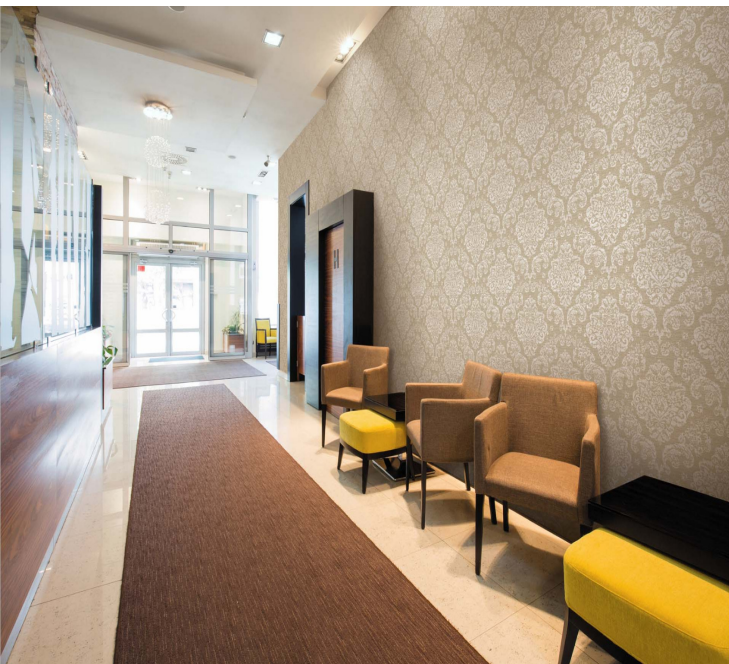

**TECHNICAL DATA SHEET**

Tempus wallcoverings are characterised by a contemporary yet timeless series of classic damasks, intricate geometrics, delicate blossoms and luxurious and silky stripes, in an array of colours and with a vast choice of co-ordinating textured plains. An extensive list of possibilities create the aspired look in any environment from an impactful feature wall to an all over luxurious feel, and from bold to pastel and serene colours. Co-ordinate this wallcovering with our elegant plain wallcoverings. \*THIS IS A BIOMASTER PRODUCT.

**Product Details**

Design:	Crest
SKU:	11093
Colour Description:	Brown
Width:	130 cm
Length:	30 m
Sold By:	per linear metre
Construction Type:	Fabric backed Vinyl
Backer:	Non woven Polyester
Weight:	410gsm Type I (18oz)
Fire rating:	Euro Class B-s2,d0 Other Fire Certifications available include Russian GOST, Australian AS 5637.1, Chinese 8624