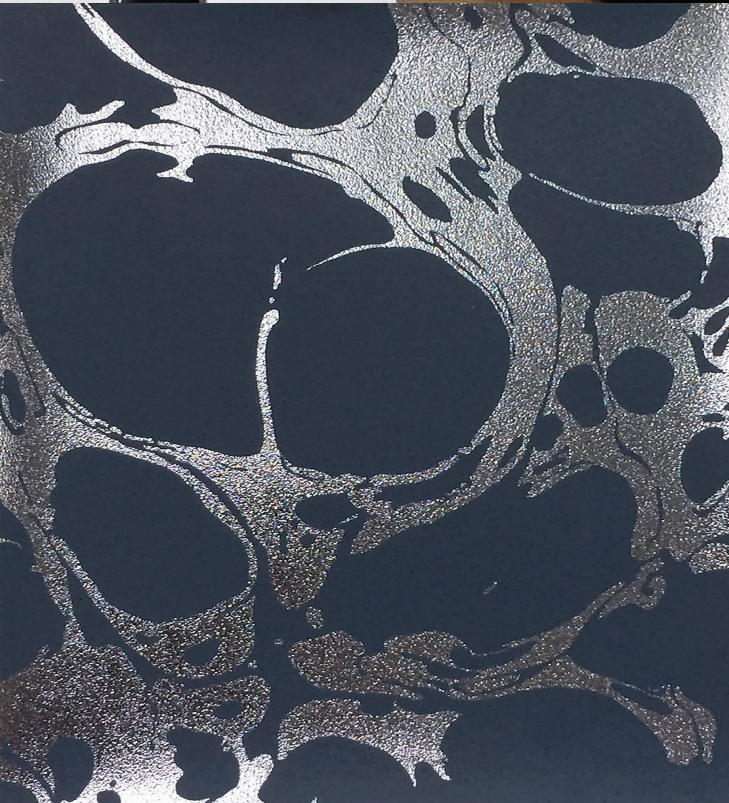

TECHNICAL DATA SHEET

Inspired by an oil and water design technique, Lava combines an oversized foil print with subtle embossed textures for a magnificently bold and contemporary design. This showstopper is characterised by a lustrous palette, including such colours as mink on silver, white on gold and an inky blue on pewter, and demonstrates just how spectacular yet intricate wallcoverings can be.

Product Details

Design:	Lava
SKU:	11065
Colour Description:	Blue
Width:	130 cm
Length:	30 m
Sold By:	per linear metre
Construction Type:	PET Foil
Backer:	Non woven Polyester
Weight:	350gsm Type I (15oz)
Fire rating:	Euro Class B-s2,d0 Other Fire Certifications available include Russian GOST, Australian AS 5637.1, Chinese 8624

LIGHTFASTNESS

Very good. (6 out of 8 to BSEN20105)

VOC RATED

A+

Hanging Information

Pattern Repeat:	80cm
Pattern Offset:	40cm
Pattern Overlap:	5cm
Recommended Adhesive:	Felt Edged Spatula. Murabond Heavy. On dry lining use Murabond Easy Strip. On sealed surfaces use Murabond Sealed Surface Adhesive. For other surfaces contact Customer Services on 03705 117 118.

AVAILABLE COLOURWAYS IN THIS DESIGN

To view the full range of colourways available in this design, please search 'Lava' using the search function tool on the Muraspec website.

Paste to wall

By Straight Hanging