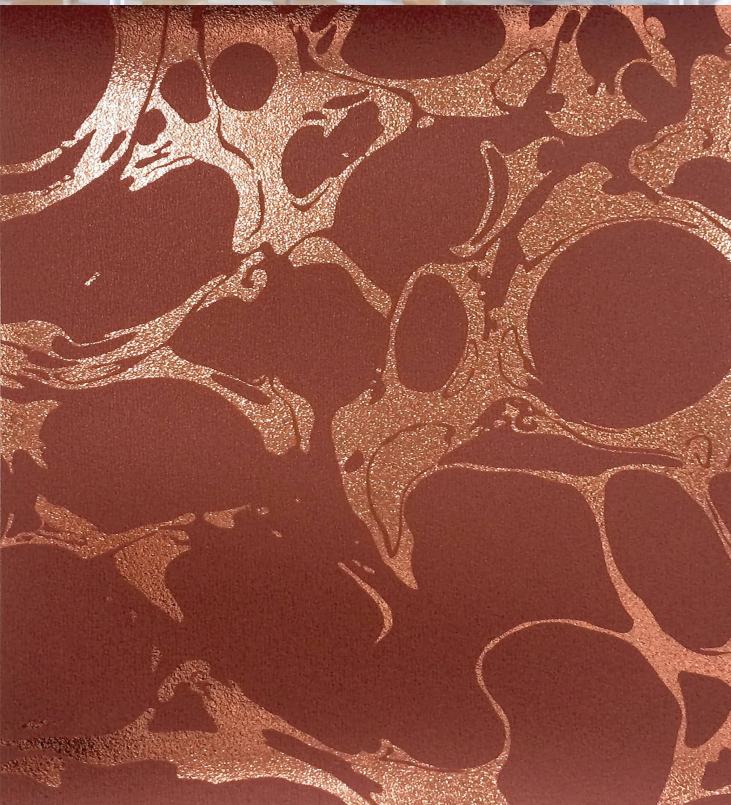

TECHNICAL DATA SHEET

Inspired by an oil and water design technique, Lava combines an oversized foil print with subtle embossed textures for a magnificently bold and contemporary design. This showstopper is characterised by a lustrous palette, including such colours as mink on silver, white on gold and an inky blue on pewter, and demonstrates just how spectacular yet intricate wallcoverings can be.

Product Details

Design:	Lava
SKU:	11064
Colour Description:	Red
Width:	130 cm
Length:	30 m
Sold By:	per linear metre
Construction Type:	PET Foil
Backer:	Non woven Polyester
Weight:	350gsm Type I (15oz)
Fire rating:	Euro Class B-s2,d0 Other Fire Certifications available include Russian GOST, Australian AS 5637.1, Chinese 8624

CLEANABILITY  Fully Washable	CE COMPLIANT 	CONTAINS BIOCIDES  Biocide	IMO RATED  BV2690
IMO RATED  8517	LIGHTFASTNESS  Very good. (6 out of 8 to BSEN20105)	VOC RATED 	

Hanging Information

Pattern Repeat:	80cm
Pattern Offset:	40cm
Pattern Overlap:	5cm
Recommended Adhesive:	Felt Edged Spatula. Murabond Heavy. On dry lining use Murabond Easy Strip. On sealed surfaces use Murabond Sealed Surface Adhesive. For other surfaces contact Customer Services on 03705 117 118.

AVAILABLE COLOURWAYS IN THIS DESIGN

To view the full range of colourways available in this design, please search 'Lava' using the search function tool on the Muraspec website.

 Paste to wall	 By Straight Hanging	 Offset Match	 Overlap & Trim
--	--	---	---