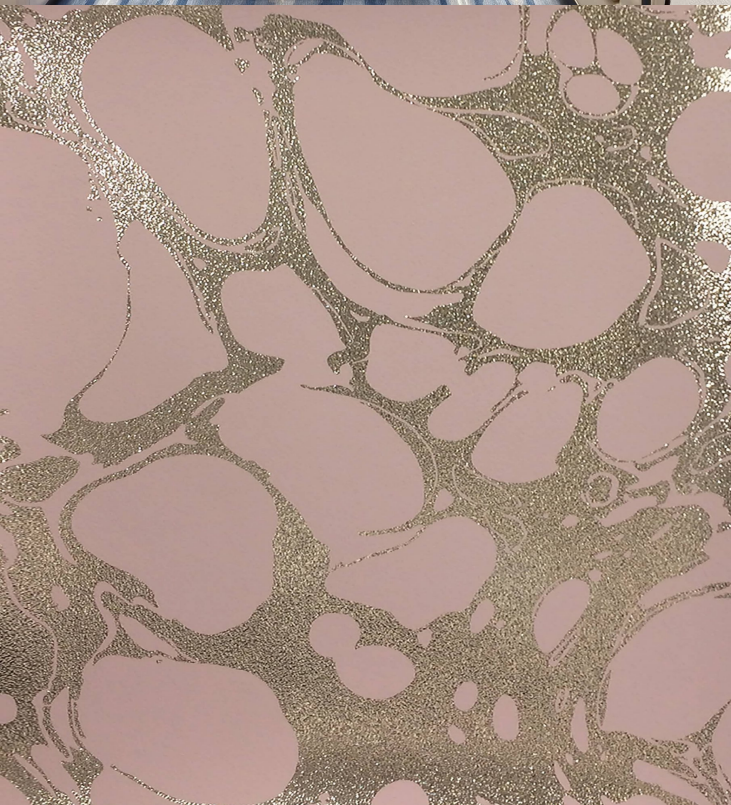

TECHNICAL DATA SHEET

Inspired by an oil and water design technique, Lava combines an oversized foil print with subtle embossed textures for a magnificently bold and contemporary design. This showstopper is characterised by a lustrous palette, including such colours as mink on silver, white on gold and an inky blue on pewter, and demonstrates just how spectacular yet intricate wallcoverings can be.

Product Details

Design:	Lava
SKU:	11063
Colour Description:	Gold
Width:	130 cm
Length:	30 m
Sold By:	per linear metre
Construction Type:	PET Foil
Backer:	Non woven Polyester
Weight:	350gsm Type I (15oz)
Fire rating:	Euro Class B-s2,d0 Other Fire Certifications available include Russian GOST, Australian AS 5637.1, Chinese 8624

LIGHTFASTNESS

Very good. (6 out of 8 to BSEN20105)

VOC RATED

A+

Hanging Information

Pattern Repeat:	80cm
Pattern Offset:	40cm
Pattern Overlap:	5cm
Recommended Adhesive:	Felt Edged Spatula. Murabond Heavy. On dry lining use Murabond Easy Strip. On sealed surfaces use Murabond Sealed Surface Adhesive. For other surfaces contact Customer Services on 03705 117 118.

AVAILABLE COLOURWAYS IN THIS DESIGN

To view the full range of colourways available in this design, please search 'Lava' using the search function tool on the Muraspec website.

Paste to wall

By Straight Hanging