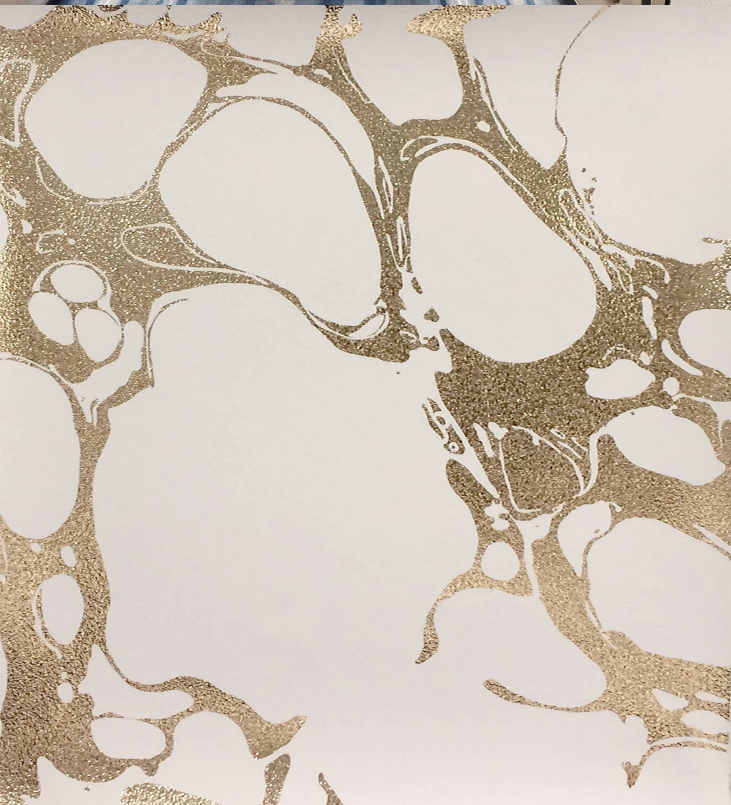

TECHNICAL DATA SHEET

Inspired by an oil and water design technique, Lava combines an oversized foil print with subtle embossed textures for a magnificently bold and contemporary design. This showstopper is characterised by a lustrous palette, including such colours as mink on silver, white on gold and an inky blue on pewter, and demonstrates just how spectacular yet intricate wallcoverings can be.

Product Details

Design:	Lava
SKU:	11062
Colour Description:	Gold
Width:	130 cm
Length:	30 m
Sold By:	per linear metre
Construction Type:	PET Foil
Backer:	Non woven Polyester
Weight:	350gsm Type I (15oz)
Fire rating:	Euro Class B-s2,d0 Other Fire Certifications available include Russian GOST, Australian AS 5637.1, Chinese 8624

CLEANABILITY  Fully Washable	CE COMPLIANT 	CONTAINS BIOCIDES  BV2690	IMO RATED  8517
IMO RATED 	LIGHTFASTNESS  Very good. (6 out of 8 to BSEN20105)	VOC RATED A+	

Hanging Information

Pattern Repeat:	80cm
Pattern Offset:	40cm
Pattern Overlap:	5cm
Recommended Adhesive:	Felt Edged Spatula. Murabond Heavy. On dry lining use Murabond Easy Strip. On sealed surfaces use Murabond Sealed Surface Adhesive. For other surfaces contact Customer Services on 03705 117 118.