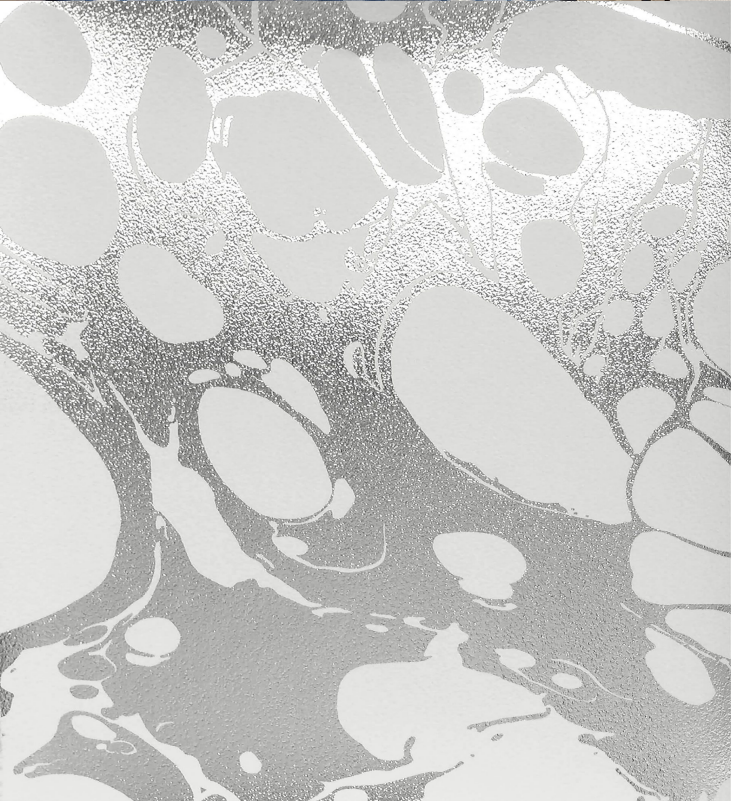

**TECHNICAL DATA SHEET**

Inspired by an oil and water design technique, Lava combines an oversized foil print with subtle embossed textures for a magnificently bold and contemporary design. This showstopper is characterised by a lustrous palette, including such colours as mink on silver, white on gold and an inky blue on pewter, and demonstrates just how spectacular yet intricate wallcoverings can be.

**Product Details**

Design:	Lava
SKU:	11061
Colour Description:	Silver
Width:	130 cm
Length:	30 m
Sold By:	per linear metre
Construction Type:	PET Foil
Backer:	Non woven Polyester
Weight:	350gsm Type I (15oz)
Fire rating:	Euro Class B-s2,d0 Other Fire Certifications available include Russian GOST, Australian AS 5637.1, Chinese 8624

LIGHTFASTNESS

Very good. (6 out of 8 to BSEN20105)

VOC RATED

**A+**

**Hanging Information**

Pattern Repeat:	80cm
Pattern Offset:	40cm
Pattern Overlap:	5cm
Recommended Adhesive:	Felt Edged Spatula. Murabond Heavy. On dry lining use Murabond Easy Strip. On sealed surfaces use Murabond Sealed Surface Adhesive. For other surfaces contact Customer Services on 03705 117 118.