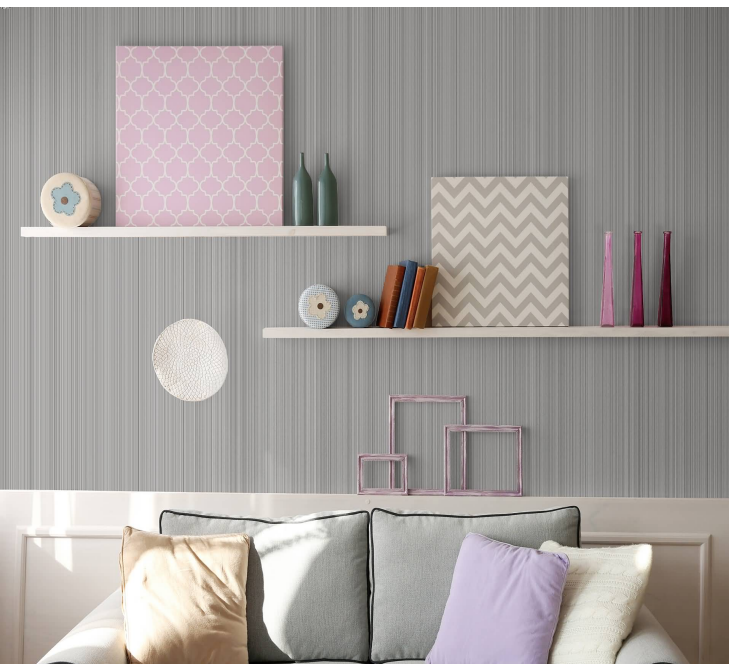

TECHNICAL DATA SHEET

Timeless vertical stripes embossed with a multitude of raised lines; the perfect juxtaposition for a sleek design scheme. Available in a range of colours, Linea's rich textures add subtle, but palpable depth and character to contemporary interior spaces.

Product Details

Design:	Linea
SKU:	10780
Colour Description:	Beige
Width:	130 cm
Length:	30 m
Sold By:	Per linear metre
Construction Type:	Fabric backed Vinyl
Backer:	Osnaburg
Weight:	455gsm Type II (20oz)
Fire rating:	Euro Class B-s2,d0 Other Fire Certifications available include Russian GOST, Australian AS 5637.1, Chinese 8624