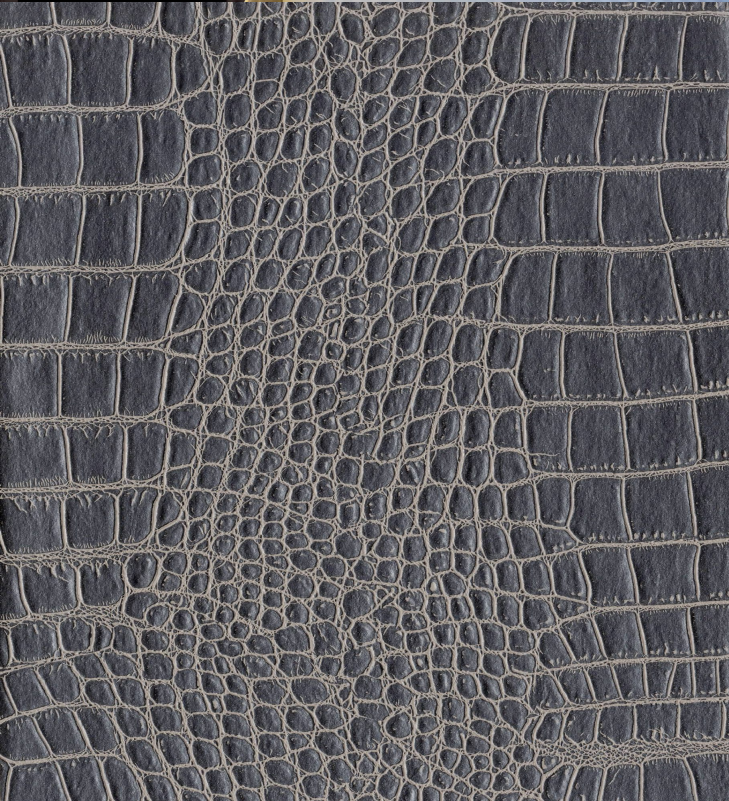

**TECHNICAL DATA SHEET**

An unforgettable design, embossed with a striking crocodile-like effect. For further information please contact customer services on 03705 117 118.

**Product Details**

Design:	Zambezi
SKU:	10741
Colour Description:	Taupe
Width:	130 cm
Length:	30 m
Sold By:	Per linear metre
Construction Type:	Fabric backed Vinyl
Backer:	Non woven polyester
Weight:	455gsm Type II (20oz)
Fire rating:	Euro Class B-s2,d0 Other Fire Certifications available include Russian GOST, Australian AS 5637.1, Chinese 8624

LIGHTFASTNESS

Very Good (6 out of 8)

VOC RATED

**A+**

**Hanging Information**

Pattern Repeat:	36.6cm
Pattern Offset:	0cm
Pattern Overlap:	6cm
Recommended Adhesive:	Murabond Heavy. On dry lining use Murabond Easy Strip. On sealed surfaces use Murabond Sealed Surface Adhesive. For other surfaces contact Customer Services on 03705 117 118.

**AVAILABLE COLOURWAYS IN THIS DESIGN**

To view the full range of colourways available in this design, please search 'Zambezi' using the search function tool on the Muraspec website.

Paste to wall

By Straight Hanging