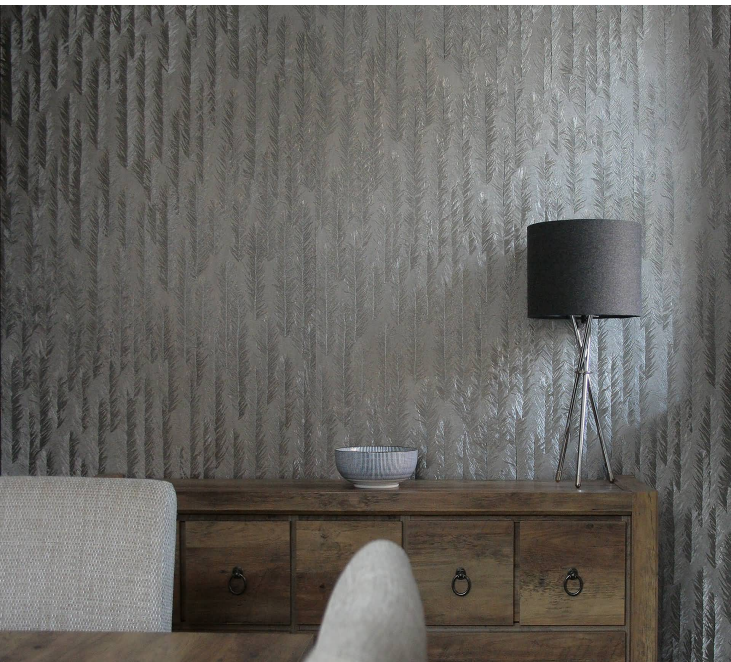

**TECHNICAL DATA SHEET**

Embossed with mesmeric feathered finishes, this simple yet elegant design is one of our most popular wallcoverings for commercial interiors. This lustrous solution is juxtaposed with solid base colours, making its textures appear slightly more raised. It is a simple yet classy nature-inspired design, and part of our Astoria collection.

**Product Details**

Design:	Fron
SKU:	10736
Colour Description:	Brown
Width:	130 cm
Length:	30 m
Sold By:	Per linear metre
Construction Type:	Fabric backed Vinyl
Backer:	Non woven polyester
Weight:	410gsm Type I (18oz)
Fire rating:	Euro Class B-s2,d0 Other Fire Certifications available include Russian GOST, Australian AS 5637.1, Chinese 8624