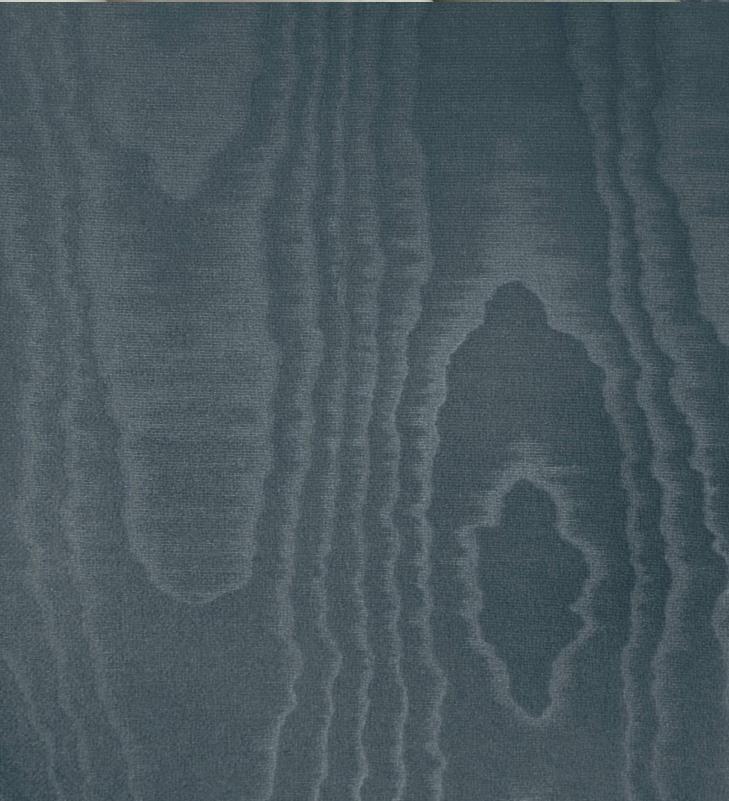

**TECHNICAL DATA SHEET**

Colourful, water-effect wallcoverings. For further information please contact customer services on 03705 117 118.

**Product Details**

Design:	Moire
SKU:	02G85
Colour Description:	Grey
Width:	130 cm
Length:	30 m
Sold By:	Per linear metre
Construction Type:	Fabric backed Vinyl
Backer:	Non woven polyester
Weight:	455 gsm
Fire rating:	Euro Class B-s2,d0

8517

LIGHTFASTNESS

Excellent. (7 out of 8 to BSEN20105)

VOC RATED

**Hanging Information**

Pattern Repeat:	0cm
Pattern Offset:	0cm
Pattern Overlap:	5cm
Recommended Adhesive:	Murabond Heavy. On dry lining use Murabond Easy Strip. On sealed surfaces use Murabond Sealed Surface Adhesive. For other surfaces contact Customer Services on 03705 117 118.

**AVAILABLE COLOURWAYS IN THIS DESIGN**

To view the full range of colourways available in this design, please search 'Moire' using the search function tool on the Muraspec website.

Paste to wall

By Reverse Hanging