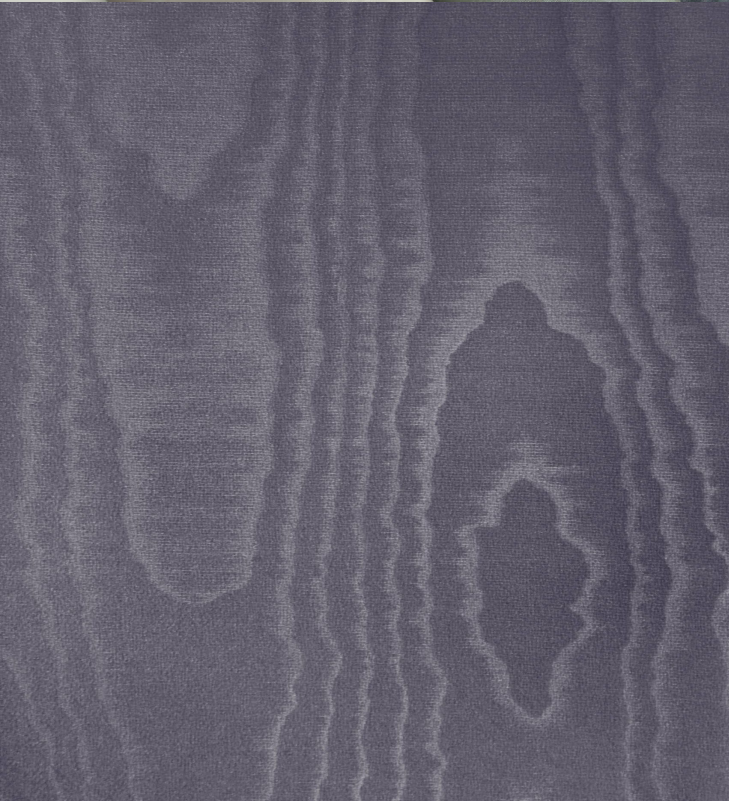

TECHNICAL DATA SHEET

Colourful, water-effect wallcoverings. For further information please contact customer services on 03705 117 118.

Product Details

Design:	Moire
SKU:	02G82
Colour Description:	Purple
Width:	130 cm
Length:	30 m
Sold By:	Per linear metre
Construction Type:	Fabric backed Vinyl
Backer:	Non woven polyester
Weight:	455 gsm
Fire rating:	Euro Class B-s2,d0

8517

LIGHTFASTNESS

Excellent. (7 out of 8 to BSEN20105)

VOC RATED

Hanging Information

Pattern Repeat:	0cm
Pattern Offset:	0cm
Pattern Overlap:	5cm
Recommended Adhesive:	Murabond Heavy. On dry lining use Murabond Easy Strip. On sealed surfaces use Murabond Sealed Surface Adhesive. For other surfaces contact Customer Services on 03705 117 118.

AVAILABLE COLOURWAYS IN THIS DESIGN

To view the full range of colourways available in this design, please search 'Moire' using the search function tool on the Muraspec website.

Paste to wall

By Reverse Hanging