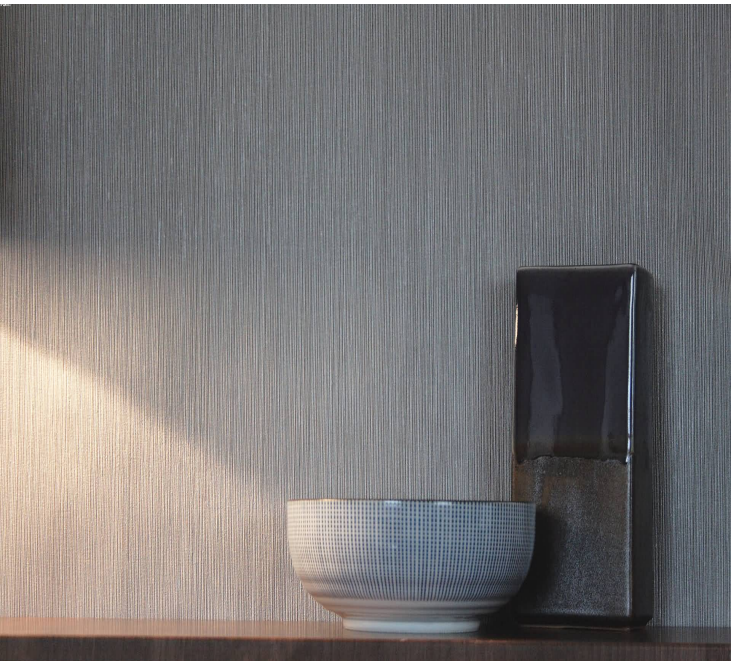

Chic striped wallcoverings: a perfect way to add depth to your design scheme. For further information, please contact customer services on 03705 117 118.

Product Details

Design:	Renee
SKU:	02E11
Colour Description:	Cream
Width:	130 cm
Length:	30 m
Sold By:	Per linear metre
Construction Type:	Fabric backed Vinyl
Backer:	Osnaburg
Weight:	455 gsm
Fire rating:	Euro Class B-s2,d0