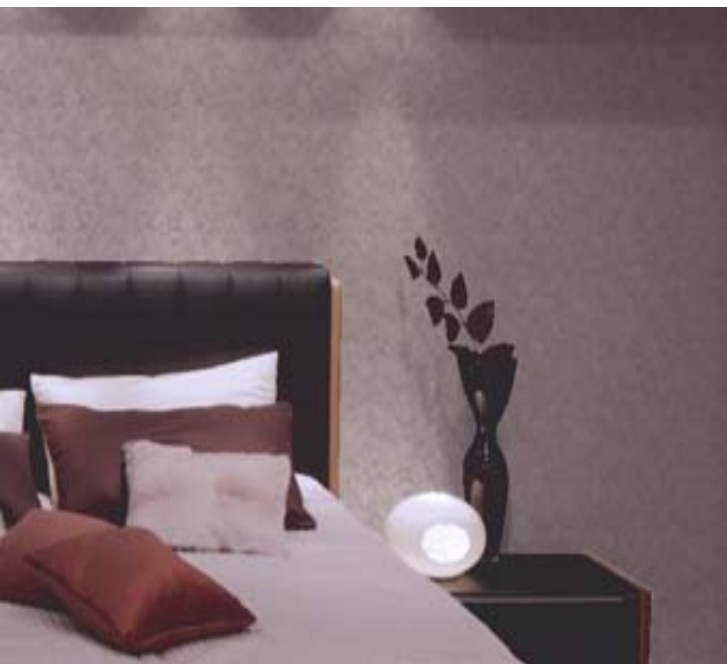

TECHNICAL DATA SHEET

For further information please contact customer services on 03705 117 118.

Product Details

Design:	Celeste
SKU:	02A37
Colour Description:	Taupe
Width:	130 cm
Length:	30 m
Sold By:	Per linear metre
Construction Type:	Fabric backed Vinyl
Backer:	Non woven polyester
Weight:	455gsm Type II (20oz)
Fire rating:	Euro Class B-s2,d0 Other Fire Certifications available include Russian GOST, Australian AS 5637.1, Chinese 8624

LIGHTFASTNESS

Very Good (6 out of 8)

VOC RATED

A+

Hanging Information

Pattern Repeat:	0cm
Pattern Offset:	0cm
Pattern Overlap:	5cm
Recommended Adhesive:	Murabond Heavy. On dry lining use Murabond Easy Strip. On sealed surfaces use Murabond Sealed Surface Adhesive. For other surfaces contact Customer Services on 03705 117 118.