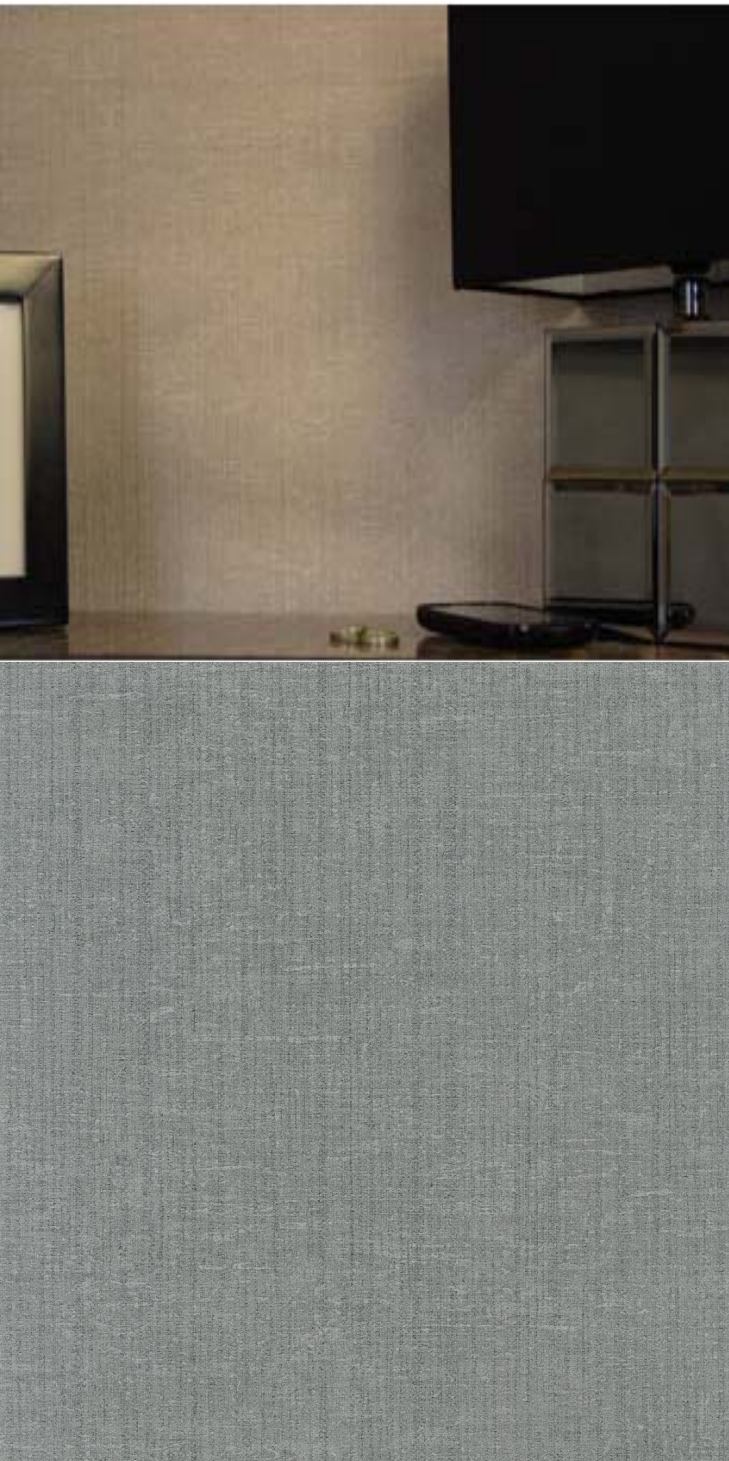

TECHNICAL DATA SHEET

A luxurious touch; perfect for a modern design scheme. For further information, please contact customer services on 03705 117 118.

Product Details

Design:	Fontanne
SKU:	01E12
Colour Description:	Grey
Width:	130 cm
Length:	30 m
Sold By:	Per linear metre
Construction Type:	Fabric backed Vinyl
Backer:	Osnaburg
Weight:	455 gsm
Fire rating:	Euro Class B-s2,d0

LIGHTFASTNESS

Excellent. (7 out of 8 to BSEN20105)

VOC RATED

Hanging Information

Pattern Repeat:	0cm
Pattern Offset:	0cm
Pattern Overlap:	5cm
Recommended Adhesive:	Murabond Heavy. On dry lining use Murabond Easy Strip. On sealed surfaces use Murabond Sealed Surface Adhesive. For other surfaces contact Customer Services on 03705 117 118.

AVAILABLE COLOURWAYS IN THIS DESIGN

To view the full range of colourways available in this design, please search 'Fontanne' using the search function tool on the Muraspec website.

Paste to wall

By Reverse Hanging