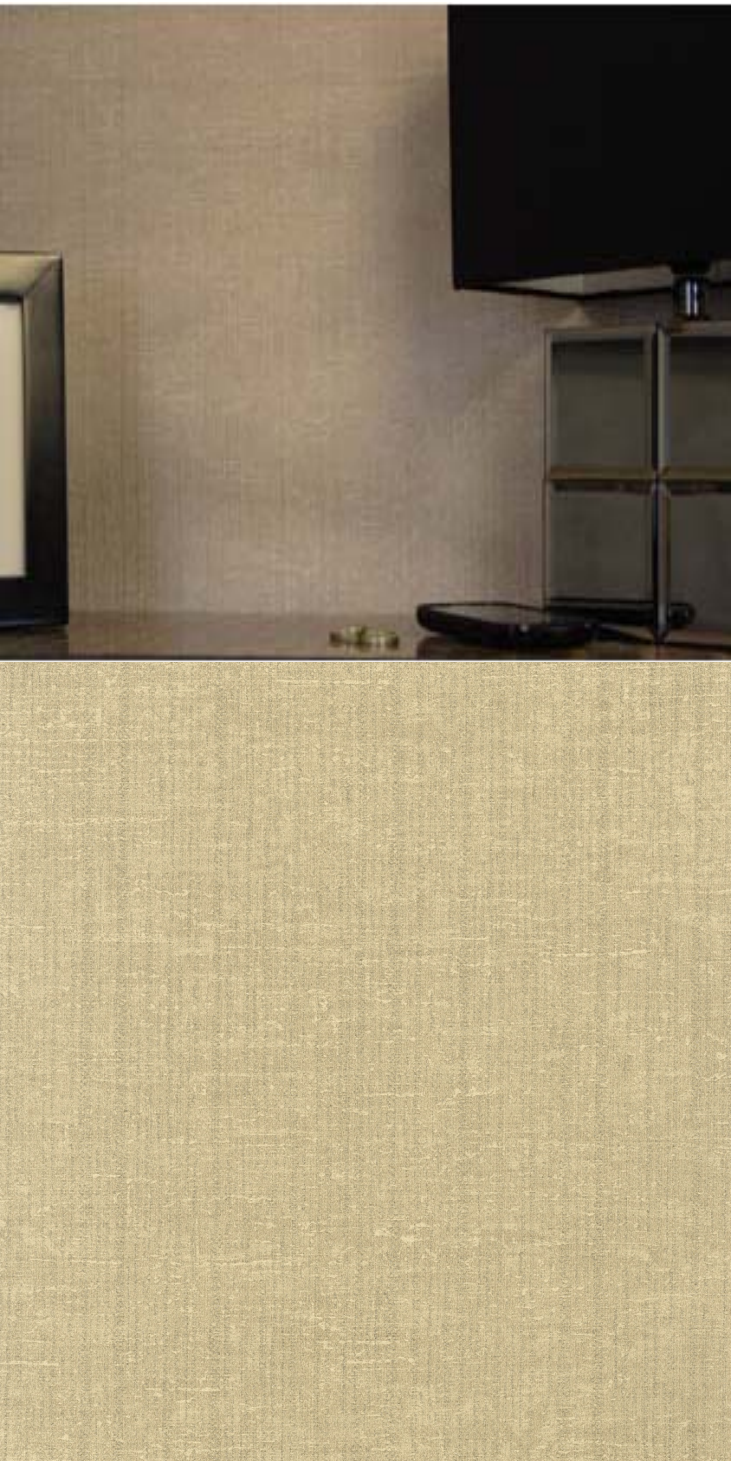

TECHNICAL DATA SHEET

A luxurious touch; perfect for a modern design scheme. For further information, please contact customer services on 03705 117 118.

Product Details

Design:	Fontanne
SKU:	01E11
Colour Description:	Gold
Width:	130 cm
Length:	30 m
Sold By:	Per linear metre
Construction Type:	Fabric backed Vinyl
Backer:	Osnaburg
Weight:	455 gsm
Fire rating:	Euro Class B-s2,d0

LIGHTFASTNESS

Excellent. (7 out of 8 to BSEN20105)

VOC RATED

Hanging Information

Pattern Repeat:	0cm
Pattern Offset:	0cm
Pattern Overlap:	5cm
Recommended Adhesive:	Murabond Heavy. On dry lining use Murabond Easy Strip. On sealed surfaces use Murabond Sealed Surface Adhesive. For other surfaces contact Customer Services on 03705 117 118.

AVAILABLE COLOURWAYS IN THIS DESIGN

To view the full range of colourways available in this design, please search 'Fontanne' using the search function tool on the Muraspec website.

Paste to wall

By Reverse Hanging