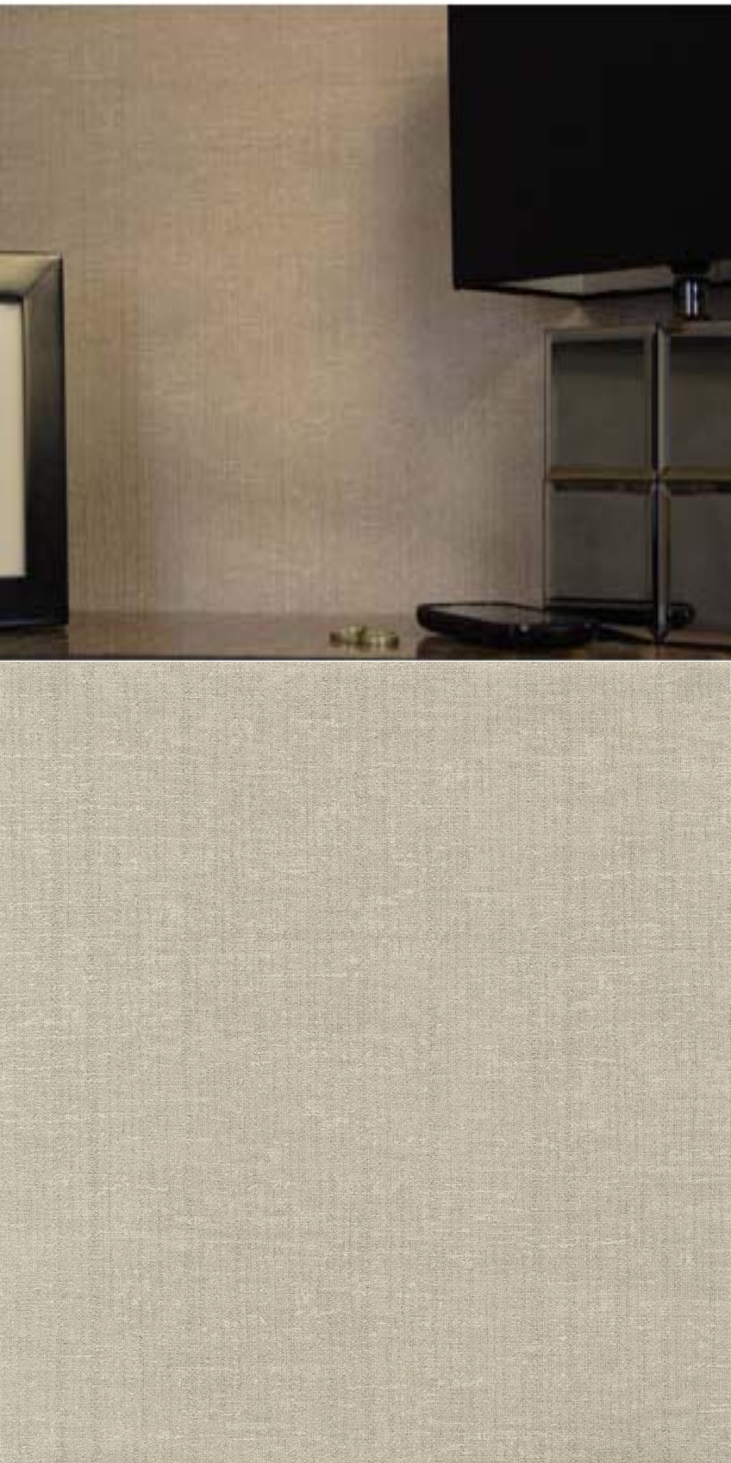

TECHNICAL DATA SHEET

A luxurious touch; perfect for a modern design scheme. For further information, please contact customer services on 03705 117 118.

Product Details

Design:	Fontanne
SKU:	01E07
Colour Description:	Beige
Width:	130 cm
Length:	30 m
Sold By:	Per linear metre
Construction Type:	Fabric backed Vinyl
Backer:	Osnaburg
Weight:	455 gsm
Fire rating:	Euro Class B-s2,d0

LIGHTFASTNESS

Excellent. (7 out of 8 to BSEN20105)

VOC RATED

Hanging Information

Pattern Repeat:	0cm
Pattern Offset:	0cm
Pattern Overlap:	5cm
Recommended Adhesive:	Murabond Heavy. On dry lining use Murabond Easy Strip. On sealed surfaces use Murabond Sealed Surface Adhesive. For other surfaces contact Customer Services on 03705 117 118.

AVAILABLE COLOURWAYS IN THIS DESIGN

To view the full range of colourways available in this design, please search 'Fontanne' using the search function tool on the Muraspec website.

Paste to wall

By Reverse Hanging