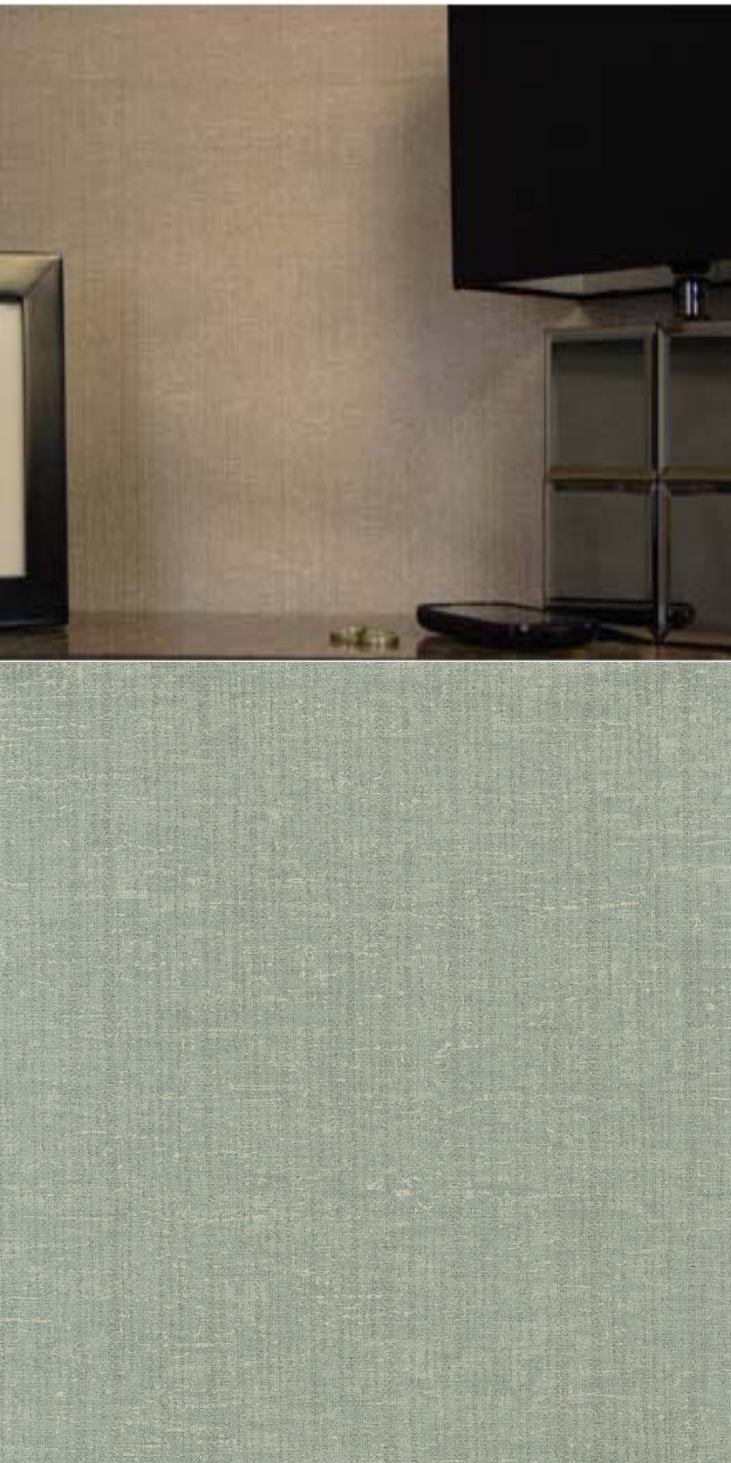

**TECHNICAL DATA SHEET**

A luxurious touch; perfect for a modern design scheme. For further information, please contact customer services on 03705 117 118.

**Product Details**

Design:	Fontanne
SKU:	01E02
Colour Description:	Green
Width:	130 cm
Length:	30 m
Sold By:	Per linear metre
Construction Type:	Fabric backed Vinyl
Backer:	Osnaburg
Weight:	455 gsm
Fire rating:	Euro Class B-s2,d0

LIGHTFASTNESS

Excellent. (7 out of 8 to BSEN20105)

VOC RATED

**Hanging Information**

Pattern Repeat:	0cm
Pattern Offset:	0cm
Pattern Overlap:	5cm
Recommended Adhesive:	Murabond Heavy. On dry lining use Murabond Easy Strip. On sealed surfaces use Murabond Sealed Surface Adhesive. For other surfaces contact Customer Services on 03705 117 118.

**AVAILABLE COLOURWAYS IN THIS DESIGN**

To view the full range of colourways available in this design, please search 'Fontanne' using the search function tool on the Muraspec website.

Paste to wall

By Reverse Hanging