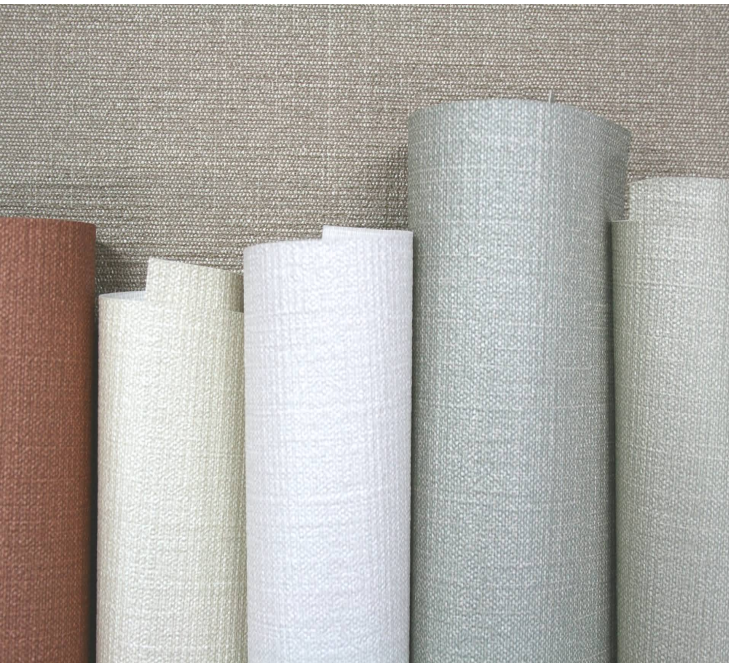

TECHNICAL DATA SHEET

For further information please contact customer services on 03705 117 118.

Product Details

Design:	Venice
SKU:	01B51
Colour Description:	Taupe
Width:	130 cm
Length:	30 m
Sold By:	Per linear metre
Construction Type:	Fabric backed Vinyl
Backer:	Osnaburg
Weight:	455gsm Type II (20oz)
Fire rating:	Euro Class B-s2,d0 Other Fire Certifications available include Russian GOST, Australian AS 5637.1, Chinese 8624

LIGHTFASTNESS

Very Good (6 out of 8)

VOC RATED

Hanging Information

Pattern Repeat:	0cm
Pattern Offset:	0cm
Pattern Overlap:	5cm
Recommended Adhesive:	Murabond Heavy. On dry lining use Murabond Easy Strip. On sealed surfaces use Murabond Sealed Surface Adhesive. For other surfaces contact Customer Services on 03705 117 118.

AVAILABLE COLOURWAYS IN THIS DESIGN

To view the full range of colourways available in this design, please search 'Venice' using the search function tool on the Muraspec website.

Paste to wall

By Reverse Hanging