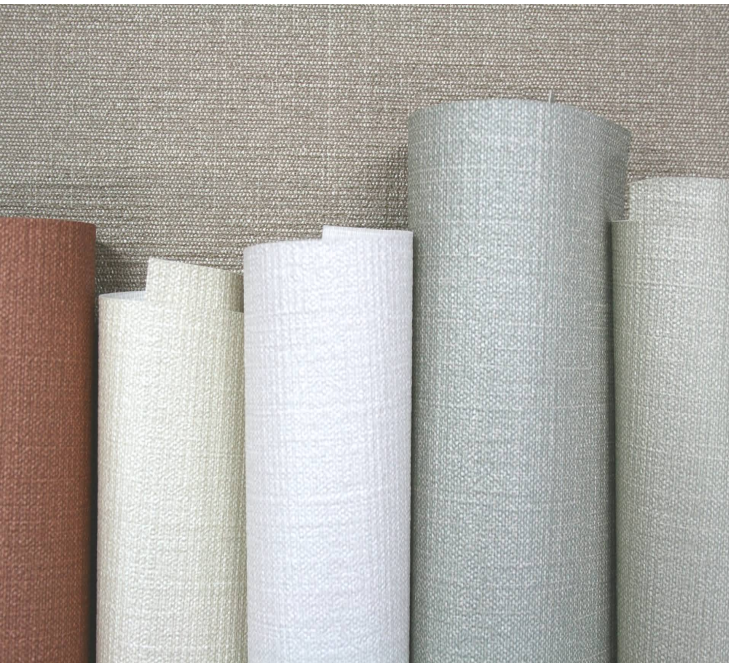

**TECHNICAL DATA SHEET**

For further information please contact customer services on 03705 117 118.

**Product Details**

Design:	Venice
SKU:	01B48
Colour Description:	White
Width:	130 cm
Length:	30 m
Sold By:	Per linear metre
Construction Type:	Fabric backed Vinyl
Backer:	Osnaburg
Weight:	455gsm Type II (20oz)
Fire rating:	Euro Class B-s2,d0 Other Fire Certifications available include Russian GOST, Australian AS 5637.1, Chinese 8624

LIGHTFASTNESS

Very Good (6 out of 8)

VOC RATED

**A+**

**Hanging Information**

Pattern Repeat:	0cm
Pattern Offset:	0cm
Pattern Overlap:	5cm
Recommended Adhesive:	Murabond Heavy. On dry lining use Murabond Easy Strip. On sealed surfaces use Murabond Sealed Surface Adhesive. For other surfaces contact Customer Services on 03705 117 118.

**AVAILABLE COLOURWAYS IN THIS DESIGN**

To view the full range of colourways available in this design, please search 'Venice' using the search function tool on the Muraspec website.

Paste to wall

By Reverse Hanging