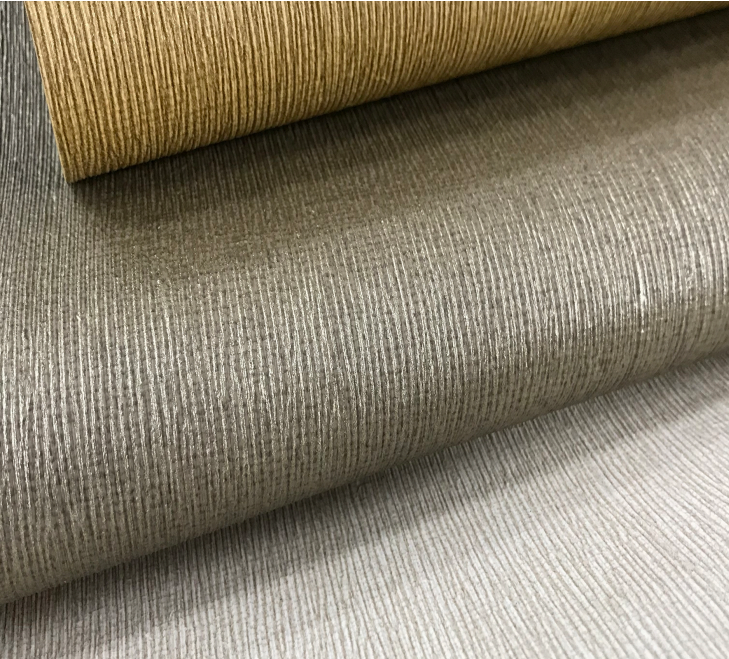

TECHNICAL DATA SHEET

The range of soft, elegant colours of the vertical Riviera design might fool you into thinking that it is not distinct; but this design exudes a sophisticated luxury because of its delicacy. With subtle metallic threads that catch the light in a similar effect to silk and printed wavy lines dancing in conjunction, this is a new timeless classic wallcovering. Riviera is a Type II Osnaburg vinyl available in a palette of 10 warm and cool neutrals.

Product Details

Design:	Riviera
SKU:	12577
Colour Description:	Cream
Width:	130cm
Length:	30m Roll
Sold By:	Per linear metre
Construction Type:	Fabric backed Vinyl
Backer:	20oz Type II Osnaburg
Weight:	455gsm Type II (20oz)
Fire rating:	Euro Class B-s2,d0 Other Fire Certifications available include Russian GOST, Australian AS 5637.1, Chinese 8624

LIGHTFASTNESS

Very Good (6 out of 8)

VOC RATED

Hanging Information

Pattern Repeat:	0cm
Pattern Offset:	0cm
Pattern Overlap:	5cm
Recommended Adhesive:	Tools: Hard Spatula and Joint Cutter. Adhesive: Murabond Heavy. On dry lining use Murabond Easy Strip. On sealed surfaces use Murabond Sealed Surface Adhesive