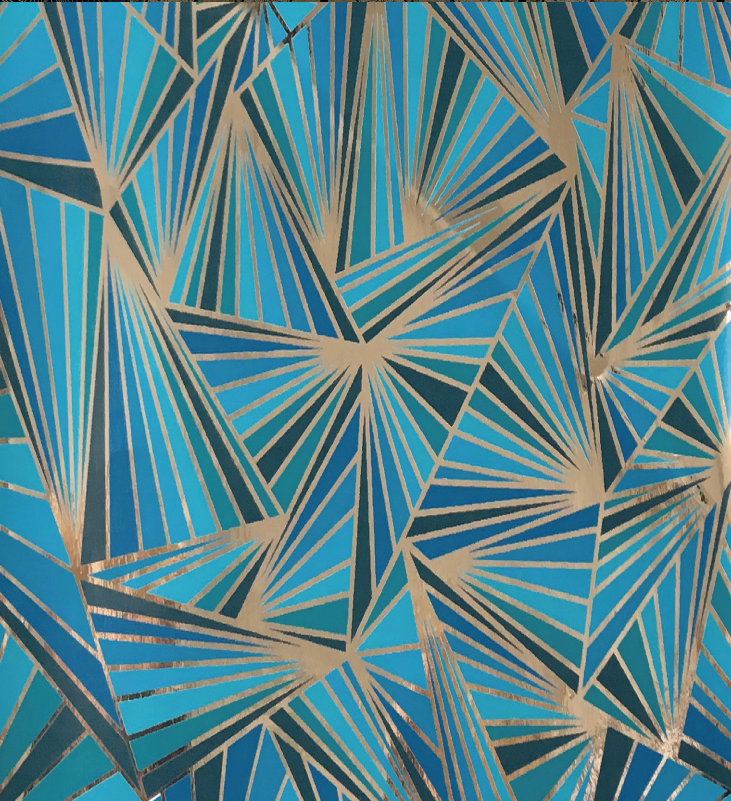

TECHNICAL DATA SHEET

This design truly reflects the 'Streamline Moderne' approach to Art Deco design and is characterised by rich colours, bold geometric shapes and precise lines.

Product Details

Design:	Prismic
SKU:	12081
Colour Description:	Turquoise
Width:	52cm
Length:	10m
Sold By:	Roll
Construction Type:	PET Foil FBV
Backer:	Non Woven Polyester
Weight:	350gsm
Fire rating:	Euro Class B-s1, d0

LIGHTFASTNESS

Very good. (6 out of 8 to BSEN20105)

VOC RATED

A+

Hanging Information

Pattern Repeat:	45cm
Pattern Offset:	0cm
Pattern Overlap:	0cm
Recommended Adhesive:	Tools: Hard Spatula and Joint Cutter. Adhesive: Murabond Heavy. On dry lining use Murabond Easy Strip. On sealed surfaces use Murabond Sealed Surface Adhesive

AVAILABLE COLOURWAYS IN THIS DESIGN

To view the full range of colourways available in this design, please search 'Prismic' using the search function tool on the Muraspec website.

Paste to wall

By Straight Hanging