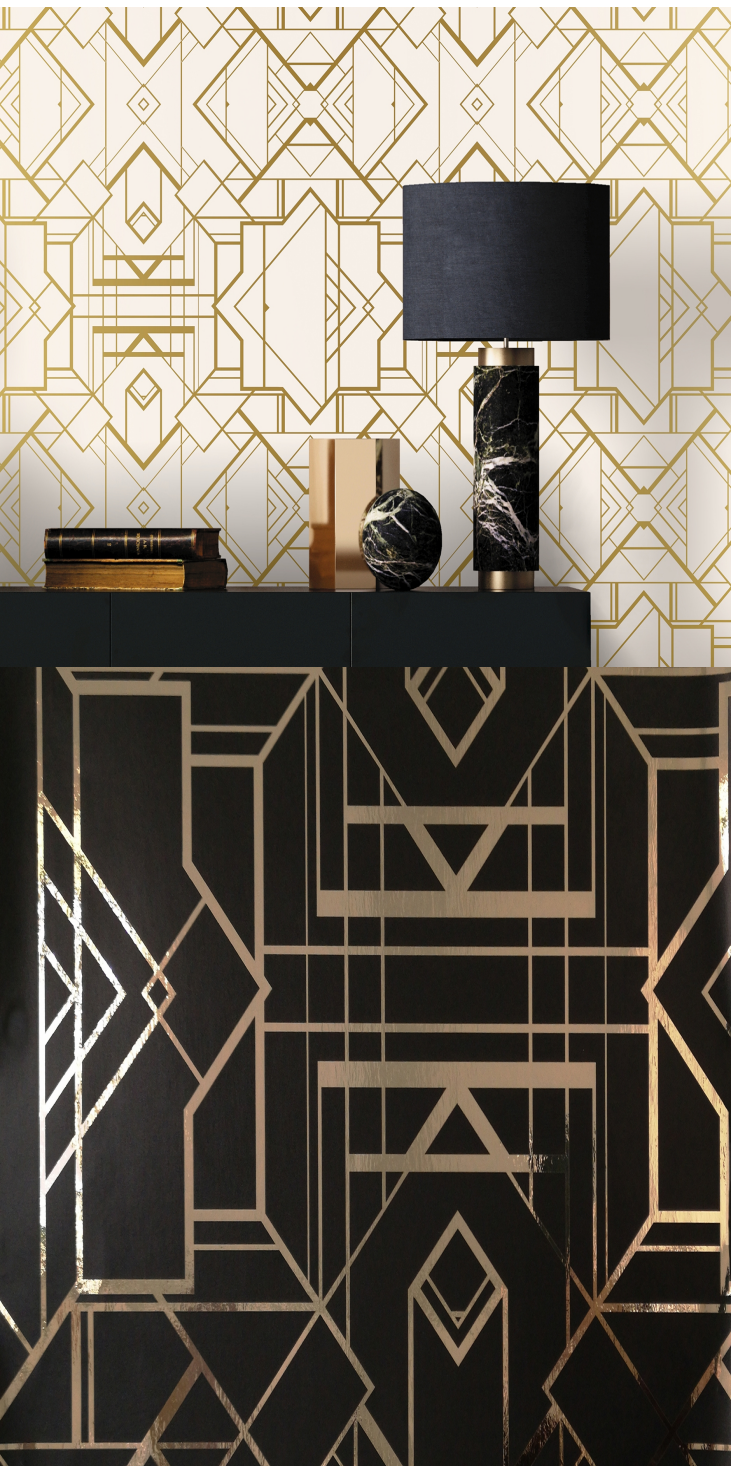

**TECHNICAL DATA SHEET**

This type of wallpaper design creates a special atmosphere and makes you instantly think of the roaring 1920's and all its glamour! Purposeful geometric lines in nostalgic colours all contribute to achieve stunning Art Deco chic.

**Product Details**

Design:	Gatsby
SKU:	12146
Colour Description:	Black
Width:	52cm
Length:	10m
Sold By:	Roll
Construction Type:	PET Foil FBV
Backer:	Non Woven Polyester
Weight:	350gsm
Fire rating:	Euro Class B-s1, d0

**AVAILABLE COLOURWAYS IN THIS DESIGN**

To view the full range of colourways available in this design, please search 'Gatsby' using the search function tool on the Muraspec website.

Paste to wall

By Straight Hanging