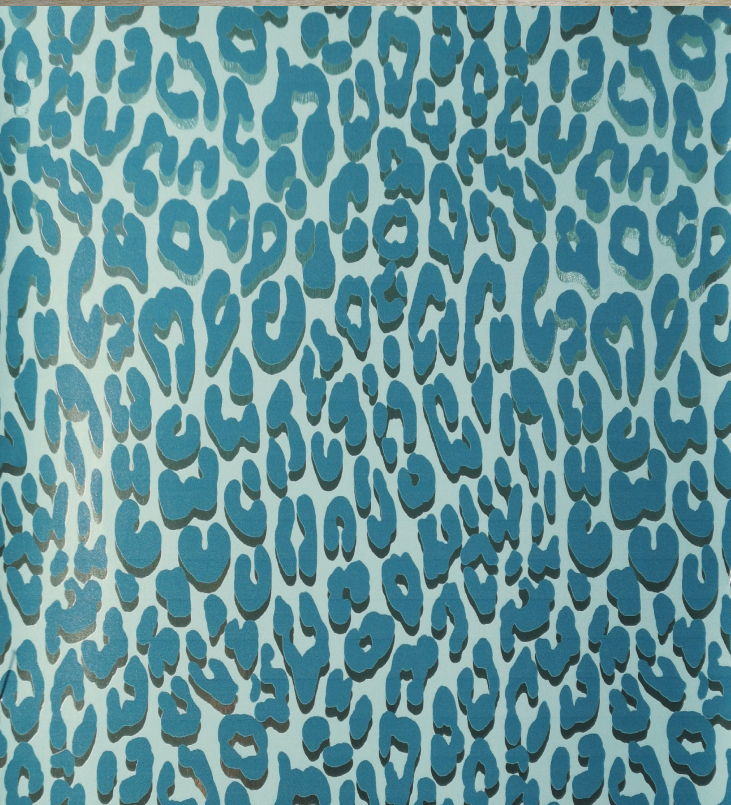

TECHNICAL DATA SHEET

'Desire' presents a leopard print with an exclusive and luxurious twist, softly coloured reflecting the glamour of the 30's for today's interiors.

Product Details

Design:	Desire
SKU:	12121
Colour Description:	Green
Width:	52cm
Length:	10m
Sold By:	Roll
Construction Type:	PET Foil
Backer:	Non Woven Polyester
Weight:	350gsm
Fire rating:	Euro Class B-s1, d0

LIGHTFASTNESS

Very good. (6 out of 8 to BSEN20105)

VOC RATED

Hanging Information

Pattern Repeat:	25.8cm
Pattern Offset:	0cm
Pattern Overlap:	0cm
Recommended Adhesive:	Tools: Hard Spatula and Joint Cutter. Adhesive: Murabond Heavy. On dry lining use Murabond Easy Strip. On sealed surfaces use Murabond Sealed Surface Adhesive

AVAILABLE COLOURWAYS IN THIS DESIGN

To view the full range of colourways available in this design, please search 'Desire' using the search function tool on the Muraspec website.

Paste to wall

By Straight Hanging