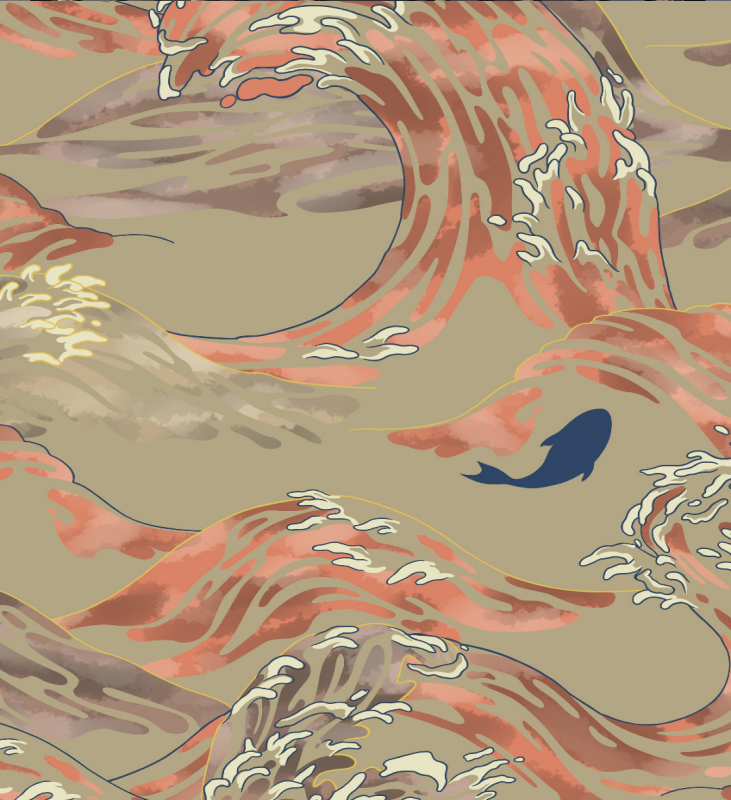

TECHNICAL DATA SHEET

Motifs is a series of collections inspired by different cultural themes. Our Asia Collection demonstrates a vibrant range of four captivating designs, created at our Kent studio; Nami, Nami Carp, Gingko and Fan. These stunning designs combine a rich Far Eastern cultural ambience with patterns and textures from Nature, and a sense of natural movement - all of which deliver an energising and revitalising quality to both commercial and residential spaces. Our Asia Collection is printed and embossed on a non-woven fabric backing and is Euroclass B fire rated.

Product Details

Design:	Asian - Nami Carp
SKU:	11313
Colour Description:	Beige
Width:	130cm
Length:	1m
Sold By:	Per linear metre
Construction Type:	Fabric backed Vinyl
Backer:	Non-woven Polyester
Weight:	350gsm Type I (15oz)
Fire rating:	Euro Class B-s2,d0 Other Fire Certifications available include Russian GOST, Australian AS 5637.1, Chinese 8624