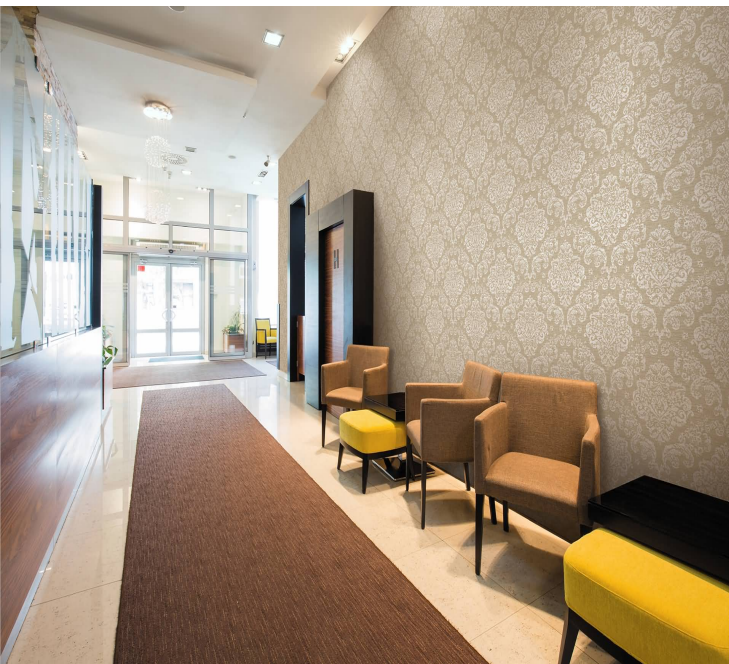

**TECHNICAL DATA SHEET**

Tempus wallcoverings are characterised by a contemporary yet timeless series of classic damasks, intricate geometrics, delicate blossoms and luxurious and silky stripes, in an array of colours and with a vast choice of co-ordinating textured plains. An extensive list of possibilities create the aspired look in any environment from an impactful feature wall to an all over luxurious feel, and from bold to pastel and serene colours. Co-ordinate this wallcovering with our elegant plain wallcoverings. \*THIS IS A BIOMASTER PRODUCT.

**Product Details**

Design:	Crest
SKU:	11098
Colour Description:	Green
Width:	130 cm
Length:	30 m
Sold By:	per linear metre
Construction Type:	Fabric backed Vinyl
Backer:	Non woven Polyester
Weight:	410gsm Type I (18oz)
Fire rating:	Euro Class B-s2,d0 Other Fire Certifications available include Russian GOST, Australian AS 5637.1, Chinese 8624